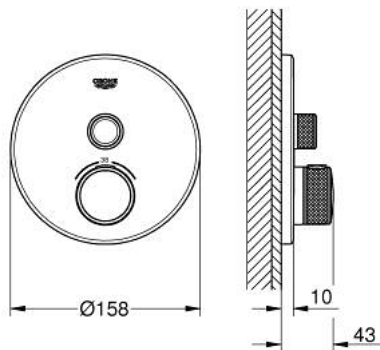

29 118 DC0 GROHTHERM SMARTCONTROL THERMOSTAT FOR CONCEALED INSTALLATION WITH ONE VALVE

PRODUCT DESCRIPTION

- Tyc: supersteel
- trim set for GROHE Rapido SmartBox (35 600/35 604)
- metal wall escutcheon with GROHE FastFixation (covered escutcheon and shaft sealing, covered fixing), retroactively 6° adjustable
- GROHE LongLife finish
- GROHE SmartControl - control the shower with intuitive push/turn button
- exchangeable symbols
- GROHE TurboStat - compact cartridge with wax thermoelement
- GROHE SafeStop safety button at 38°C (calibration required)
- GROHE SafeStop Plus - optional temperature limiter at 43°C or 46°C included
- built-in non return valves and dirt strainers
- without roughing-in set 35 600/35 604 (please order separately)
- flow performance: outlet A (to external shut-off) = 34 l/min, outlet B/C = 29 l/min

29 118 DC0 GROHTHERM SMARTCONTROL THERMOSTAT FOR CONCEALED INSTALLATION WITH ONE VALVE

SPARE PARTS

- 1: Mounting plate (Spare part-nr. 48362000)
- 2: Temperature control handle (Spare part-nr. 49029DC0)
- 3: Escutcheon (Spare part-nr. 49030DC0)
- 4: Push button (Spare part-nr. 48361DC0)
- 4.1: pushbutton (Spare part-nr. 14077000)
- 5: Cartridge (Spare part-nr. 48359000)
- 5.1: Spindle (Spare part-nr. 49088000)
- 6: Thermostatic compact cartridge 3/4" (Spare part-nr. 49028000)
- 7: Non-return valve (Spare part-nr. 49085000)
- 8: Seal (Spare part-nr. 48360000)
- 9: Socket spanner (Spare part-nr. 49059000)*
- 10: GROHE TurboStat cartridge 3/4" (Spare part-nr. 49003000)*
- 11: Service stops (Spare part-nr. 1405300M)*
- 12: Universal extension set single-lever mixers, 25 mm (Spare part-nr. 14048000)*