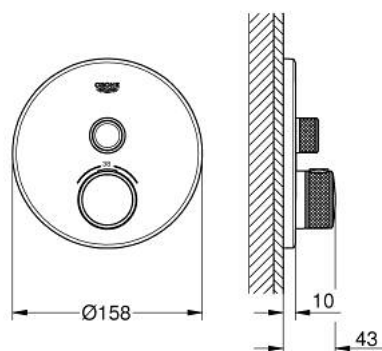

## 29 118 DL0 GROHTHERM SMARTCONTROL THERMOSTAT FOR CONCEALED INSTALLATION WITH ONE VALVE

### PRODUCT DESCRIPTION

- Tyc: brushed warm sunset
- trim set for GROHE Rapido SmartBox (35 600/35 604)
- metal wall escutcheon with GROHE FastFixation (covered escutcheon and shaft sealing, covered fixing), retroactively 6° adjustable
- GROHE LongLife finish
- GROHE SmartControl - control the shower with intuitive push/turn button
- exchangeable symbols
- GROHE TurboStat - compact cartridge with wax thermoelement
- GROHE SafeStop safety button at 38°C ( calibration required )
- GROHE SafeStop Plus - optional temperature limiter at 43°C or 46°C included
- built-in non return valves and dirt strainers
- without roughing-in set 35 600/35 604 (please order separately)
- flow performance: outlet A (to external shut-off) = 34 l/min, outlet B/C = 29 l/min