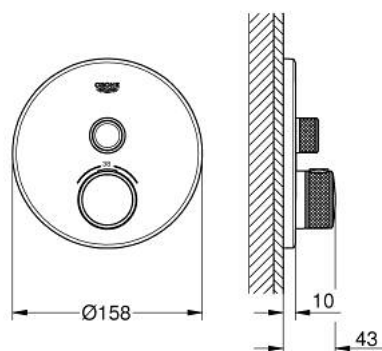

29 118 GL0 GROHTHERM SMARTCONTROL THERMOSTAT FOR CONCEALED INSTALLATION WITH ONE VALVE

PRODUCT DESCRIPTION

- Typ: cool sunrise
- trim set for GROHE Rapido SmartBox (35 600/35 604)
- metal wall escutcheon with GROHE FastFixation (covered escutcheon and shaft sealing, covered fixing), retroactively 6° adjustable
- GROHE LongLife finish
- GROHE SmartControl - control the shower with intuitive push/turn button
- exchangeable symbols
- GROHE TurboStat - compact cartridge with wax thermoelement
- GROHE SafeStop safety button at 38°C (calibration required)
- GROHE SafeStop Plus - optional temperature limiter at 43°C or 46°C included
- built-in non return valves and dirt strainers
- without roughing-in set 35 600/35 604 (please order separately)
- flow performance: outlet A (to external shut-off) = 34 l/min, outlet B/C = 29 l/min