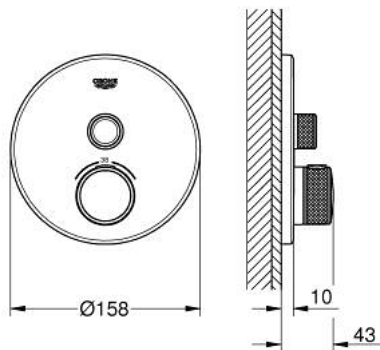

29 118 GN0 GROHTHERM SMARTCONTROL THERMOSTAT FOR CONCEALED INSTALLATION WITH ONE VALVE

PRODUCT DESCRIPTION

- Typ: brushed cool sunrise
- trim set for GROHE Rapido SmartBox (35 600/35 604)
- metal wall escutcheon with GROHE FastFixation (covered escutcheon and shaft sealing, covered fixing), retroactively 6° adjustable
- GROHE LongLife finish
- GROHE SmartControl - control the shower with intuitive push/turn button
- exchangeable symbols
- GROHE TurboStat - compact cartridge with wax thermoelement
- GROHE SafeStop safety button at 38°C (calibration required)
- GROHE SafeStop Plus - optional temperature limiter at 43°C or 46°C included
- built-in non return valves and dirt strainers
- without roughing-in set 35 600/35 604 (please order separately)
- flow performance: outlet A (to external shut-off) = 34 l/min, outlet B/C = 29 l/min