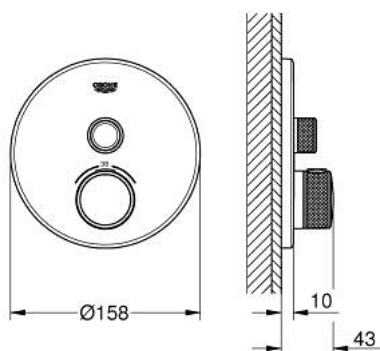

29 118 MG0 GROHTHERM SMARTCONTROL THERMOSTAT FOR CONCEALED INSTALLATION WITH ONE VALVE

PRODUCT DESCRIPTION

- Tyc: satin graphite
- trim set for GROHE Rapido SmartBox (35 600/35 604)
- metal wall escutcheon with GROHE FastFixation (covered escutcheon and shaft sealing, covered fixing), retroactively 6° adjustable
- GROHE LongLife finish
- GROHE SmartControl - control the shower with intuitive push/turn button
- exchangeable symbols
- GROHE TurboStat - compact cartridge with wax thermoelement
- GROHE SafeStop safety button at 38°C (calibration required)
- GROHE SafeStop Plus - optional temperature limiter at 43°C or 46°C included
- built-in non return valves and dirt strainers
- without roughing-in set 35 600/35 604 (please order separately)
- flow performance: outlet A (to external shut-off) = 34 l/min, outlet B/C = 29 l/min