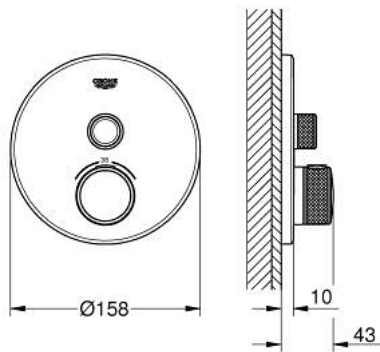

29 118 MS0 GROHTHERM SMARTCONTROL THERMOSTAT FOR CONCEALED INSTALLATION WITH ONE VALVE

PRODUCT DESCRIPTION

- Tyc: satin steel
- trim set for GROHE Rapido SmartBox (35 600/35 604)
- metal wall escutcheon with GROHE FastFixation (covered escutcheon and shaft sealing, covered fixing), retroactively 6° adjustable
- GROHE LongLife finish
- GROHE SmartControl - control the shower with intuitive push/turn button
- exchangeable symbols
- GROHE TurboStat - compact cartridge with wax thermoelement
- GROHE SafeStop safety button at 38°C (calibration required)
- GROHE SafeStop Plus - optional temperature limiter at 43°C or 46°C included
- built-in non return valves and dirt strainers
- without roughing-in set 35 600/35 604 (please order separately)
- flow performance: outlet A (to external shut-off) = 34 l/min, outlet B/C = 29 l/min