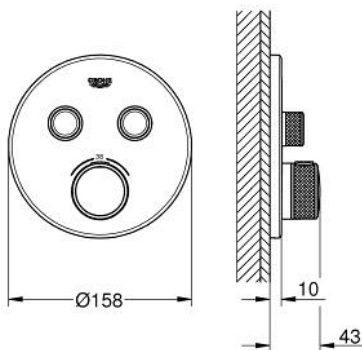

29 119 000 GROHTHERM SMARTCONTROL THERMOSTAT FOR CONCEALED INSTALLATION WITH 2 VALVES

PRODUCT DESCRIPTION

- Colour: chrome
- trim set for GROHE Rapido SmartBox (35 600/35 604)
- metal wall escutcheon with GROHE FastFixation (covered escutcheon and shaft sealing, covered fixing), retroactively 6° adjustable
- GROHE LongLife finish
- GROHE SmartControl - control the shower with intuitive push/turn button
- exchangeable symbols
- GROHE TurboStat - compact cartridge with wax thermoelement
- GROHE ProGrip - with knurl structure
- GROHE SafeStop - safety button at 38°C
- GROHE SafeStop Plus - optional temperature limiter at 43°C or 46°C included
- built-in non return valves and dirt strainers
- multiple outlets can be run simultaneously
- without roughing-in set 35 600/35 604 (please order separately)
- flow performance: outlet B = 24 l/min, outlet C = 26 l/min, outlet B+C = 29 l/min

29 119 000 GROHTHERM SMARTCONTROL THERMOSTAT FOR CONCEALED INSTALLATION WITH 2 VALVES

SPARE PARTS

- 1: Mounting plate (Spare part-nr. 48363000)
 - 2: Temperature control handle (Spare part-nr. 49029000)
 - 2.1: Cover cap (Spare part-nr. 1015030000)
 - 2.2: handle adaptor (Spare part-nr. 1015059990)
 - 3: Escutcheon (Spare part-nr. 49032000)
 - 4: WC push button (Spare part-nr. 48361000)
 - 4.1: pushbutton (Spare part-nr. 14077000)
 - 5: Cartridge (Spare part-nr. 48359000)
 - 5.1: Spindle (Spare part-nr. 49088000)
 - 6: Thermostatic compact cartridge 3/4" (Spare part-nr. 49028000)
 - 7: Non-return valves (Spare part-nr. 47979000)
 - 8: Seal (Spare part-nr. 48360000)
 - 9: Socket spanner (Spare part-nr. 49059000)*
 - 10: Backflow protection combination (EN1717) (Spare part-nr. 14055000)*
 - 11: GROHE TurboStat cartridge 3/4" (Spare part-nr. 49003000)*
 - 12: Service stops (Spare part-nr. 1405300M)*
 - 13: Universal extension set single-lever mixers, 25 mm (Spare part-nr. 14048000)*
- 0)*
- * Optional accessories