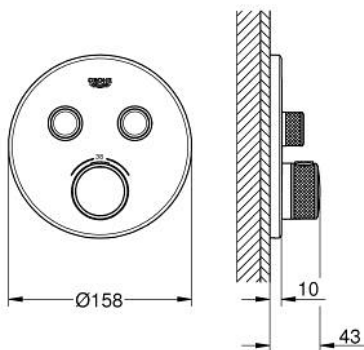

29 119 000 GROHTHERM SMARTCONTROL THERMOSTAT FOR CONCEALED INSTALLATION WITH 2 VALVES

PRODUCT DESCRIPTION

- Colour: chrome
- trim set for GROHE Rapido SmartBox (35 600/35 604)
- metal wall escutcheon with GROHE FastFixation (covered escutcheon and shaft sealing, covered fixing), retroactively 6° adjustable
- GROHE LongLife finish
- GROHE SmartControl - control the shower with intuitive push/turn button
- exchangeable symbols
- GROHE TurboStat - compact cartridge with wax thermoelement
- GROHE ProGrip - with knurled structure
- GROHE SafeStop - safety button at 38°C
- GROHE SafeStop Plus - optional temperature limiter at 43°C or 46°C included
- built-in non return valves and dirt strainers
- multiple outlets can be run simultaneously
- without roughing-in set 35 600/35 604 (please order separately)
- flow performance: outlet B = 24 l/min, outlet C = 26 l/min, outlet B+C = 29 l/min

29 119 000 GROHTHERM SMARTCONTROL THERMOSTAT FOR CONCEALED INSTALLATION WITH 2 VALVES

SPARE PARTS

- 1: Mounting plate (Spare part-nr. 48363000)
 - 2: Temperature control handle (Spare part-nr. 49029000)
 - 2.1: Cover cap (Spare part-nr. 1015030000)
 - 2.2: handle adaptor (Spare part-nr. 1015059990)
 - 3: Escutcheon (Spare part-nr. 49032000)
 - 4: WC push button (Spare part-nr. 48361000)
 - 4.1: pushbutton (Spare part-nr. 14077000)
 - 5: Cartridge (Spare part-nr. 48359000)
 - 5.1: Spindle (Spare part-nr. 49088000)
 - 6: Thermostatic compact cartridge 3/4" (Spare part-nr. 49028000)
 - 7: Non-return valves (Spare part-nr. 47979000)
 - 8: Seal (Spare part-nr. 48360000)
 - 9: Socket spanner (Spare part-nr. 49059000)*
 - 10: Backflow protection combination (EN1717) (Spare part-nr. 14055000)*
 - 11: GROHE TurboStat cartridge 3/4" (Spare part-nr. 49003000)*
 - 12: Service stops (Spare part-nr. 14053000M)*
 - 13: Universal extension set single-lever mixers, 25 mm (Spare part-nr. 14048000)*
- 0)*
- * Optional accessories