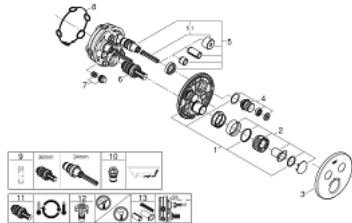

29 119 000 GROHTHERM SMARTCONTROL THERMOSTAT FOR CONCEALED INSTALLATION WITH 2 VALVES

PRODUCT DESCRIPTION

- Colour: chrome
- trim set for GROHE Rapido SmartBox (35 600/35 604)
- metal wall escutcheon with GROHE FastFixation (covered escutcheon and shaft sealing, covered fixing), retroactively 6° adjustable
- GROHE LongLife finish
- GROHE SmartControl - control the shower with intuitive push/turn button
- exchangeable symbols
- GROHE TurboStat - compact cartridge with wax thermoelement
- GROHE ProGrip - with knurl structure
- GROHE SafeStop - safety button at 38°C
- GROHE SafeStop Plus - optional temperature limiter at 43°C or 46°C included
- built-in non return valves and dirt strainers
- multiple outlets can be run simultaneously
- without roughing-in set 35 600/35 604 (please order separately)
- flow performance: outlet B = 24 l/min, outlet C = 26 l/min, outlet B+C = 29 l/min

29 119 000 GROHTHERM SMARTCONTROL THERMOSTAT FOR CONCEALED INSTALLATION WITH 2 VALVES

SPARE PARTS

- 1: Mounting plate (Spare part-nr. 48363000)
 - 2: Temperature control handle (Spare part-nr. 49029000)
 - 2.1: Cover cap (Spare part-nr. 1015030000)
 - 2.2: handle adaptor (Spare part-nr. 1015059990)
 - 3: Escutcheon (Spare part-nr. 49032000)
 - 4: WC push button (Spare part-nr. 48361000)
 - 4.1: pushbutton (Spare part-nr. 14077000)
 - 5: Cartridge (Spare part-nr. 48359000)
 - 5.1: Spindle (Spare part-nr. 49088000)
 - 6: Thermostatic compact cartridge 3/4" (Spare part-nr. 49028000)
 - 7: Non-return valves (Spare part-nr. 47979000)
 - 8: Seal (Spare part-nr. 48360000)
 - 9: Socket spanner (Spare part-nr. 49059000)*
 - 10: Backflow protection combination (EN1717) (Spare part-nr. 14055000)*
 - 11: GROHE TurboStat cartridge 3/4" (Spare part-nr. 49003000)*
 - 12: Service stops (Spare part-nr. 1405300M)*
 - 13: Universal extension set single-lever mixers, 25 mm (Spare part-nr. 14048000)*
- 0)*
- * Optional accessories