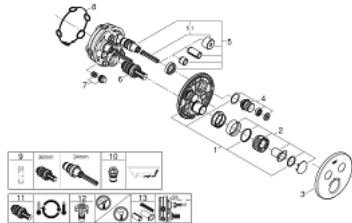

29 119 000 GROHTHERM SMARTCONTROL THERMOSTAT FOR CONCEALED INSTALLATION WITH 2 VALVES

PRODUCT DESCRIPTION

- Colour: chrome
- trim set for GROHE Rapido SmartBox (35 600/35 604)
- metal wall escutcheon with GROHE FastFixation (covered escutcheon and shaft sealing, covered fixing), retroactively 6° adjustable
- GROHE LongLife finish
- GROHE SmartControl - control the shower with intuitive push/turn button
- exchangeable symbols
- GROHE TurboStat - compact cartridge with wax thermoelement
- GROHE ProGrip - with knurled structure
- GROHE SafeStop - safety button at 38°C
- GROHE SafeStop Plus - optional temperature limiter at 43°C or 46°C included
- built-in non return valves and dirt strainers
- multiple outlets can be run simultaneously
- without roughing-in set 35 600/35 604 (please order separately)
- flow performance: outlet B = 24 l/min, outlet C = 26 l/min, outlet B+C = 29 l/min

29 119 000 GROHTHERM SMARTCONTROL THERMOSTAT FOR CONCEALED INSTALLATION WITH 2 VALVES

SPARE PARTS

- 1: Mounting plate (Spare part-nr. 48363000)
 - 2: Temperature control handle (Spare part-nr. 49029000)
 - 2.1: Cover cap (Spare part-nr. 1015030000)
 - 2.2: handle adaptor (Spare part-nr. 1015059990)
 - 3: Escutcheon (Spare part-nr. 49032000)
 - 4: WC push button (Spare part-nr. 48361000)
 - 4.1: pushbutton (Spare part-nr. 14077000)
 - 5: Cartridge (Spare part-nr. 48359000)
 - 5.1: Spindle (Spare part-nr. 49088000)
 - 6: Thermostatic compact cartridge 3/4" (Spare part-nr. 49028000)
 - 7: Non-return valves (Spare part-nr. 47979000)
 - 8: Seal (Spare part-nr. 48360000)
 - 9: Socket spanner (Spare part-nr. 49059000)*
 - 10: Backflow protection combination (EN1717) (Spare part-nr. 14055000)*
 - 11: GROHE TurboStat cartridge 3/4" (Spare part-nr. 49003000)*
 - 12: Service stops (Spare part-nr. 14053000M)*
 - 13: Universal extension set single-lever mixers, 25 mm (Spare part-nr. 14048000)*
- 0)*
- * Optional accessories