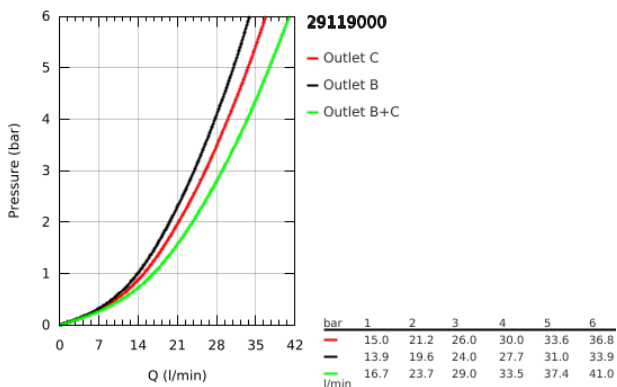

29 119 000 GROHTHERM SMARTCONTROL THERMOSTAT FOR CONCEALED INSTALLATION WITH 2 VALVES

PRODUCT DESCRIPTION

- Colour: chrome
- trim set for GROHE Rapido SmartBox (35 600/35 604)
- metal wall escutcheon with GROHE FastFixation (covered escutcheon and shaft sealing, covered fixing), retroactively 6° adjustable
- GROHE LongLife finish
- GROHE SmartControl - control the shower with intuitive push/turn button
- exchangeable symbols
- GROHE TurboStat - compact cartridge with wax thermoelement
- GROHE ProGrip - with knurled structure
- GROHE SafeStop - safety button at 38°C
- GROHE SafeStop Plus - optional temperature limiter at 43°C or 46°C included
- built-in non return valves and dirt strainers
- multiple outlets can be run simultaneously
- without roughing-in set 35 600/35 604 (please order separately)
- flow performance: outlet B = 24 l/min, outlet C = 26 l/min, outlet B+C = 29 l/min

29 119 000 GROHTHERM SMARTCONTROL THERMOSTAT FOR CONCEALED INSTALLATION WITH 2 VALVES

SPARE PARTS

- 1: Mounting plate (Spare part-nr. 48363000)
 - 2: Temperature control handle (Spare part-nr. 49029000)
 - 2.1: Cover cap (Spare part-nr. 1015030000)
 - 2.2: handle adaptor (Spare part-nr. 1015059990)
 - 3: Escutcheon (Spare part-nr. 49032000)
 - 4: WC push button (Spare part-nr. 48361000)
 - 4.1: pushbutton (Spare part-nr. 14077000)
 - 5: Cartridge (Spare part-nr. 48359000)
 - 5.1: Spindle (Spare part-nr. 49088000)
 - 6: Thermostatic compact cartridge 3/4" (Spare part-nr. 49028000)
 - 7: Non-return valves (Spare part-nr. 47979000)
 - 8: Seal (Spare part-nr. 48360000)
 - 9: Socket spanner (Spare part-nr. 49059000)*
 - 10: Backflow protection combination (EN1717) (Spare part-nr. 14055000)*
 - 11: GROHE TurboStat cartridge 3/4" (Spare part-nr. 49003000)*
 - 12: Service stops (Spare part-nr. 14053000M)*
 - 13: Universal extension set single-lever mixers, 25 mm (Spare part-nr. 14048000)*
- 0)*
- * Optional accessories