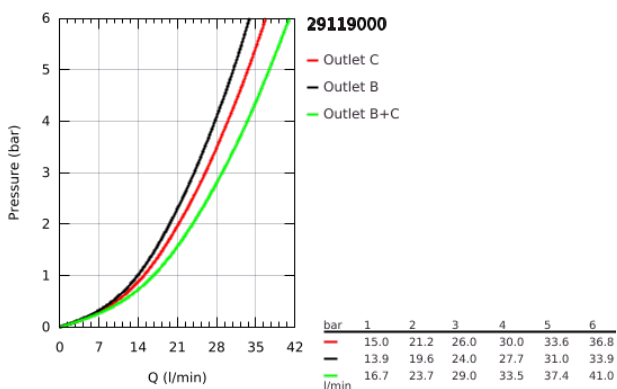

29 119 000 GROHTHERM SMARTCONTROL THERMOSTAT FOR CONCEALED INSTALLATION WITH 2 VALVES

PRODUCT DESCRIPTION

- Colour: chrome
- trim set for GROHE Rapido SmartBox (35 600/35 604)
- metal wall escutcheon with GROHE FastFixation (covered escutcheon and shaft sealing, covered fixing), retroactively 6° adjustable
- GROHE LongLife finish
- GROHE SmartControl - control the shower with intuitive push/turn button
- exchangeable symbols
- GROHE TurboStat - compact cartridge with wax thermoelement
- GROHE ProGrip - with knurl structure
- GROHE SafeStop - safety button at 38°C
- GROHE SafeStop Plus - optional temperature limiter at 43°C or 46°C included
- built-in non return valves and dirt strainers
- multiple outlets can be run simultaneously
- without roughing-in set 35 600/35 604 (please order separately)
- flow performance: outlet B = 24 l/min, outlet C = 26 l/min, outlet B+C = 29 l/min

29 119 000 GROHTHERM SMARTCONTROL THERMOSTAT FOR CONCEALED INSTALLATION WITH 2 VALVES

SPARE PARTS

- 1: Mounting plate (Spare part-nr. 48363000)
 - 2: Temperature control handle (Spare part-nr. 49029000)
 - 2.1: Cover cap (Spare part-nr. 1015030000)
 - 2.2: handle adaptor (Spare part-nr. 1015059990)
 - 3: Escutcheon (Spare part-nr. 49032000)
 - 4: WC push button (Spare part-nr. 48361000)
 - 4.1: pushbutton (Spare part-nr. 14077000)
 - 5: Cartridge (Spare part-nr. 48359000)
 - 5.1: Spindle (Spare part-nr. 49088000)
 - 6: Thermostatic compact cartridge 3/4" (Spare part-nr. 49028000)
 - 7: Non-return valves (Spare part-nr. 47979000)
 - 8: Seal (Spare part-nr. 48360000)
 - 9: Socket spanner (Spare part-nr. 49059000)*
 - 10: Backflow protection combination (EN1717) (Spare part-nr. 14055000)*
 - 11: GROHE TurboStat cartridge 3/4" (Spare part-nr. 49003000)*
 - 12: Service stops (Spare part-nr. 1405300M)*
 - 13: Universal extension set single-lever mixers, 25 mm (Spare part-nr. 14048000)*
- 0)*
- * Optional accessories