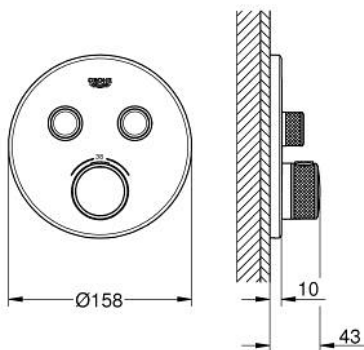

29 119 A00 GROHTHERM SMARTCONTROL THERMOSTAT FOR CONCEALED INSTALLATION WITH 2 VALVES

PRODUCT DESCRIPTION

- Colour: hard graphite
- trim set for GROHE Rapido SmartBox (35 600/35 604)
- metal wall escutcheon with GROHE FastFixation (covered escutcheon and shaft sealing, covered fixing), retroactively 6° adjustable
- GROHE LongLife finish
- GROHE SmartControl - control the shower with intuitive push/turn button
- exchangeable symbols
- GROHE TurboStat - compact cartridge with wax thermoelement
- GROHE SafeStop - safety button at 38°C
- GROHE SafeStop Plus - optional temperature limiter at 43°C or 46°C included
- built-in non return valves and dirt strainers
- multiple outlets can be run simultaneously
- without roughing-in set 35 600/35 604 (please order separately)
- flow performance: outlet B = 24 l/min, outlet C = 26 l/min, outlet B+C = 29 l/min