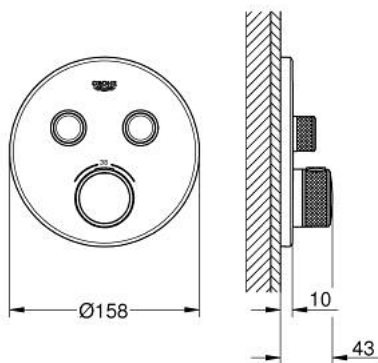

29 119 A00 GROHTHERM SMARTCONTROL THERMOSTAT FOR CONCEALED INSTALLATION WITH 2 VALVES

PRODUCT DESCRIPTION

- Typ: hard graphite
- trim set for GROHE Rapido SmartBox (35 600/35 604)
- metal wall escutcheon with GROHE FastFixation (covered escutcheon and shaft sealing, covered fixing), retroactively 6° adjustable
- GROHE LongLife finish
- GROHE SmartControl - control the shower with intuitive push/turn button
- exchangeable symbols
- GROHE TurboStat - compact cartridge with wax thermoelement
- GROHE SafeStop safety button at 38°C (calibration required)
- GROHE SafeStop Plus - optional temperature limiter at 43°C or 46°C included
- built-in non return valves and dirt strainers
- multiple outlets can be run simultaneously
- without roughing-in set 35 600/35 604 (please order separately)
- flow performance: outlet B = 24 l/min, outlet C = 26 l/min, outlet B+C = 29 l/min