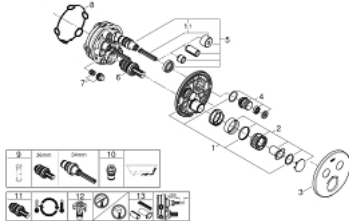

29 119 AL0 GROHTHERM SMARTCONTROL THERMOSTAT FOR CONCEALED INSTALLATION WITH 2 VALVES

PRODUCT DESCRIPTION

- Colour: brushed hard graphite
- trim set for GROHE Rapido SmartBox (35 600/35 604)
- metal wall escutcheon with GROHE FastFixation (covered escutcheon and shaft sealing, covered fixing), retroactively 6° adjustable
- GROHE LongLife finish
- GROHE SmartControl - control the shower with intuitive push/turn button
- exchangeable symbols
- GROHE TurboStat - compact cartridge with wax thermoelement
- GROHE SafeStop - safety button at 38°C
- GROHE SafeStop Plus - optional temperature limiter at 43°C or 46°C included
- built-in non return valves and dirt strainers
- multiple outlets can be run simultaneously
- without roughing-in set 35 600/35 604 (please order separately)
- flow performance: outlet B = 24 l/min, outlet C = 26 l/min, outlet B+C = 29 l/min

29 119 AL0 GROHTHERM SMARTCONTROL THERMOSTAT FOR CONCEALED INSTALLATION WITH 2 VALVES

SPARE PARTS

- 1: Mounting plate (Spare part-nr. 48363000)
 - 2: Temperature control handle (Spare part-nr. 49029AL0)
 - 3: Escutcheon (Spare part-nr. 49032AL0)
 - 4: WC push button (Spare part-nr. 48361AL0)
 - 4.1: pushbutton (Spare part-nr. 14077000)
 - 5: Cartridge (Spare part-nr. 48359000)
 - 5.1: Spindle (Spare part-nr. 49088000)
 - 6: Thermostatic compact cartridge 3/4" (Spare part-nr. 49028000)
 - 7: Non-return valves (Spare part-nr. 47979000)
 - 8: Seal (Spare part-nr. 48360000)
 - 9: Socket spanner (Spare part-nr. 49059000)*
 - 10: Backflow protection combination (EN1717) (Spare part-nr. 14055000)*
 - 11: GROHE TurboStat cartridge 3/4" (Spare part-nr. 49003000)*
 - 12: Service stops (Spare part-nr. 1405300M)*
 - 13: Universal extension set single-lever mixers, 25 mm (Spare part-nr. 14048000)*
- * Optional accessories