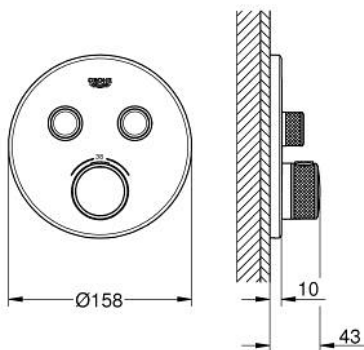

29 119 AL0 GROHTHERM SMARTCONTROL THERMOSTAT FOR CONCEALED INSTALLATION WITH 2 VALVES

PRODUCT DESCRIPTION

- Colour: brushed hard graphite
- trim set for GROHE Rapido SmartBox (35 600/35 604)
- metal wall escutcheon with GROHE FastFixation (covered escutcheon and shaft sealing, covered fixing), retroactively 6° adjustable
- GROHE LongLife finish
- GROHE SmartControl - control the shower with intuitive push/turn button
- exchangeable symbols
- GROHE TurboStat - compact cartridge with wax thermoelement
- GROHE SafeStop - safety button at 38°C
- GROHE SafeStop Plus - optional temperature limiter at 43°C or 46°C included
- built-in non return valves and dirt strainers
- multiple outlets can be run simultaneously
- without roughing-in set 35 600/35 604 (please order separately)
- flow performance: outlet B = 24 l/min, outlet C = 26 l/min, outlet B+C = 29 l/min

29 119 AL0 GROHTHERM SMARTCONTROL THERMOSTAT FOR CONCEALED INSTALLATION WITH 2 VALVES

SPARE PARTS

- 1: Mounting plate (Spare part-nr. 48363000)
 - 2: Temperature control handle (Spare part-nr. 49029AL0)
 - 3: Escutcheon (Spare part-nr. 49032AL0)
 - 4: WC push button (Spare part-nr. 48361AL0)
 - 4.1: pushbutton (Spare part-nr. 14077000)
 - 5: Cartridge (Spare part-nr. 48359000)
 - 5.1: Spindle (Spare part-nr. 49088000)
 - 6: Thermostatic compact cartridge 3/4" (Spare part-nr. 49028000)
 - 7: Non-return valves (Spare part-nr. 47979000)
 - 8: Seal (Spare part-nr. 48360000)
 - 9: Socket spanner (Spare part-nr. 49059000)*
 - 10: Backflow protection combination (EN1717) (Spare part-nr. 14055000)*
 - 11: GROHE TurboStat cartridge 3/4" (Spare part-nr. 49003000)*
 - 12: Service stops (Spare part-nr. 1405300M)*
 - 13: Universal extension set single-lever mixers, 25 mm (Spare part-nr. 14048000)*
- * Optional accessories