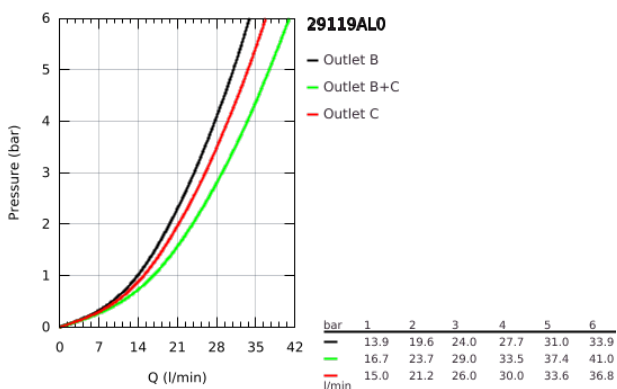

29 119 AL0 GROHTHERM SMARTCONTROL THERMOSTAT FOR CONCEALED INSTALLATION WITH 2 VALVES

PRODUCT DESCRIPTION

- Colour: brushed hard graphite
- trim set for GROHE Rapido SmartBox (35 600/35 604)
- metal wall escutcheon with GROHE FastFixation (covered escutcheon and shaft sealing, covered fixing), retroactively 6° adjustable
- GROHE LongLife finish
- GROHE SmartControl - control the shower with intuitive push/turn button
- exchangeable symbols
- GROHE TurboStat - compact cartridge with wax thermoelement
- GROHE SafeStop - safety button at 38°C
- GROHE SafeStop Plus - optional temperature limiter at 43°C or 46°C included
- built-in non return valves and dirt strainers
- multiple outlets can be run simultaneously
- without roughing-in set 35 600/35 604 (please order separately)
- flow performance: outlet B = 24 l/min, outlet C = 26 l/min, outlet B+C = 29 l/min

29 119 AL0 GROHTHERM SMARTCONTROL THERMOSTAT FOR CONCEALED INSTALLATION WITH 2 VALVES

SPARE PARTS

- 1: Mounting plate (Spare part-nr. 48363000)
 - 2: Temperature control handle (Spare part-nr. 49029AL0)
 - 3: Escutcheon (Spare part-nr. 49032AL0)
 - 4: WC push button (Spare part-nr. 48361AL0)
 - 4.1: pushbutton (Spare part-nr. 14077000)
 - 5: Cartridge (Spare part-nr. 48359000)
 - 5.1: Spindle (Spare part-nr. 49088000)
 - 6: Thermostatic compact cartridge 3/4" (Spare part-nr. 49028000)
 - 7: Non-return valves (Spare part-nr. 47979000)
 - 8: Seal (Spare part-nr. 48360000)
 - 9: Socket spanner (Spare part-nr. 49059000)*
 - 10: Backflow protection combination (EN1717) (Spare part-nr. 14055000)*
 - 11: GROHE TurboStat cartridge 3/4" (Spare part-nr. 49003000)*
 - 12: Service stops (Spare part-nr. 1405300M)*
 - 13: Universal extension set single-lever mixers, 25 mm (Spare part-nr. 14048000)*
- * Optional accessories