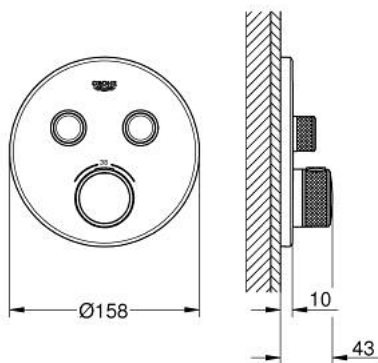

29 119 AL0 GROHTHERM SMARTCONTROL THERMOSTAT FOR CONCEALED INSTALLATION WITH 2 VALVES

PRODUCT DESCRIPTION

- Tyc: brushed hard graphite
- trim set for GROHE Rapido SmartBox (35 600/35 604)
- metal wall escutcheon with GROHE FastFixation (covered escutcheon and shaft sealing, covered fixing), retroactively 6° adjustable
- GROHE LongLife finish
- GROHE SmartControl - control the shower with intuitive push/turn button
- exchangeable symbols
- GROHE TurboStat - compact cartridge with wax thermostatic element
- GROHE SafeStop safety button at 38°C (calibration required)
- GROHE SafeStop Plus - optional temperature limiter at 43°C or 46°C included
- built-in non return valves and dirt strainers
- multiple outlets can be run simultaneously
- without roughing-in set 35 600/35 604 (please order separately)
- flow performance: outlet B = 24 l/min, outlet C = 26 l/min, outlet B+C = 29 l/min

29 119 AL0 GROHTHERM SMARTCONTROL THERMOSTAT FOR CONCEALED INSTALLATION WITH 2 VALVES

SPARE PARTS

- 1: Mounting plate (Spare part-nr. 48363000)
 - 2: Temperature control handle (Spare part-nr. 49029AL0)
 - 3: Escutcheon (Spare part-nr. 49032AL0)
 - 4: Push button (Spare part-nr. 48361AL0)
 - 4.1: pushbutton (Spare part-nr. 14077000)
 - 5: Cartridge (Spare part-nr. 48359000)
 - 5.1: Spindle (Spare part-nr. 49088000)
 - 6: Thermostatic compact cartridge 3/4" (Spare part-nr. 49028000)
 - 7: Non-return valves (Spare part-nr. 47979000)
 - 8: Seal (Spare part-nr. 48360000)
 - 9: Socket spanner (Spare part-nr. 49059000)*
 - 10: Backflow protection combination (EN1717) (Spare part-nr. 14055000)*
 - 11: GROHE TurboStat cartridge 3/4" (Spare part-nr. 49003000)*
 - 12: Service stops (Spare part-nr. 1405300M)*
 - 13: Universal extension set single-lever mixers, 25 mm (Spare part-nr. 14048000)*
- * Optional accessories