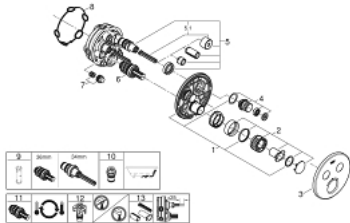

29 119 AL0 GROHTHERM SMARTCONTROL THERMOSTAT FOR CONCEALED INSTALLATION WITH 2 VALVES

PRODUCT DESCRIPTION

- Tyc: brushed hard graphite
- trim set for GROHE Rapido SmartBox (35 600/35 604)
- metal wall escutcheon with GROHE FastFixation (covered escutcheon and shaft sealing, covered fixing), retroactively 6° adjustable
- GROHE LongLife finish
- GROHE SmartControl - control the shower with intuitive push/turn button
- exchangeable symbols
- GROHE TurboStat - compact cartridge with wax thermostatic element
- GROHE SafeStop safety button at 38°C (calibration required)
- GROHE SafeStop Plus - optional temperature limiter at 43°C or 46°C included
- built-in non return valves and dirt strainers
- multiple outlets can be run simultaneously
- without roughing-in set 35 600/35 604 (please order separately)
- flow performance: outlet B = 24 l/min, outlet C = 26 l/min, outlet B+C = 29 l/min

29 119 AL0 GROHTHERM SMARTCONTROL THERMOSTAT FOR CONCEALED INSTALLATION WITH 2 VALVES

SPARE PARTS

- 1: Mounting plate (Spare part-nr. 48363000)
 - 2: Temperature control handle (Spare part-nr. 49029AL0)
 - 3: Escutcheon (Spare part-nr. 49032AL0)
 - 4: Push button (Spare part-nr. 48361AL0)
 - 4.1: pushbutton (Spare part-nr. 14077000)
 - 5: Cartridge (Spare part-nr. 48359000)
 - 5.1: Spindle (Spare part-nr. 49088000)
 - 6: Thermostatic compact cartridge 3/4" (Spare part-nr. 49028000)
 - 7: Non-return valves (Spare part-nr. 47979000)
 - 8: Seal (Spare part-nr. 48360000)
 - 9: Socket spanner (Spare part-nr. 49059000)*
 - 10: Backflow protection combination (EN1717) (Spare part-nr. 14055000)*
 - 11: GROHE TurboStat cartridge 3/4" (Spare part-nr. 49003000)*
 - 12: Service stops (Spare part-nr. 1405300M)*
 - 13: Universal extension set single-lever mixers, 25 mm (Spare part-nr. 14048000)*
- * Optional accessories