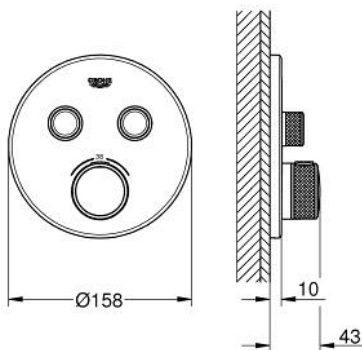

29 119 BE0 GROHTHERM SMARTCONTROL THERMOSTAT FOR CONCEALED INSTALLATION WITH 2 VALVES

PRODUCT DESCRIPTION

- Colour: polished nickel
- trim set for GROHE Rapido SmartBox (35 600/35 604)
- metal wall escutcheon with GROHE FastFixation (covered escutcheon and shaft sealing, covered fixing), retroactively 6° adjustable
- GROHE LongLife finish
- GROHE SmartControl - control the shower with intuitive push/turn button
- exchangeable symbols
- GROHE TurboStat - compact cartridge with wax thermoelement
- GROHE SafeStop - safety button at 38°C
- GROHE SafeStop Plus - optional temperature limiter at 43°C or 46°C included
- built-in non return valves and dirt strainers
- multiple outlets can be run simultaneously
- without roughing-in set
- flow performance: outlet B = 24 l/min, outlet C = 26 l/min, outlet B+C = 29 l/min