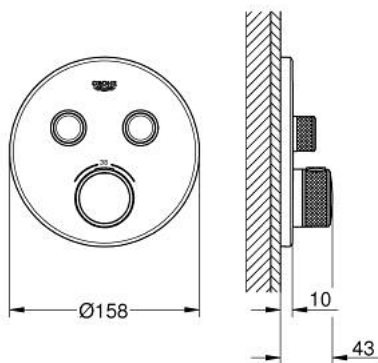

29 119 BE0 GROHTHERM SMARTCONTROL THERMOSTAT FOR CONCEALED INSTALLATION WITH 2 VALVES

PRODUCT DESCRIPTION

- Tyc: polished nickel
- trim set for GROHE Rapido SmartBox (35 600/35 604)
- metal wall escutcheon with GROHE FastFixation (covered escutcheon and shaft sealing, covered fixing), retroactively 6° adjustable
- GROHE LongLife finish
- GROHE SmartControl - control the shower with intuitive push/turn button
- exchangeable symbols
- GROHE TurboStat - compact cartridge with wax thermoelement
- GROHE SafeStop safety button at 38°C (calibration required)
- GROHE SafeStop Plus - optional temperature limiter at 43°C or 46°C included
- built-in non return valves and dirt strainers
- multiple outlets can be run simultaneously
- without rough-in set (sold separately)
- flow performance: outlet B = 24 l/min, outlet C = 26 l/min, outlet B+C = 29 l/min