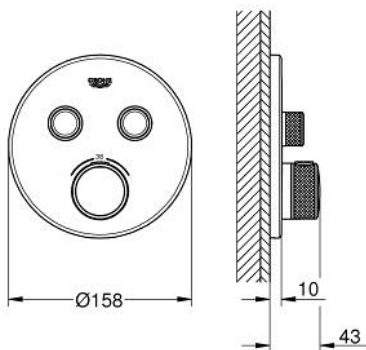

## 29 119 DA0 GROHTHERM SMARTCONTROL THERMOSTAT FOR CONCEALED INSTALLATION WITH 2 VALVES

### PRODUCT DESCRIPTION

- Colour: warm sunset
- trim set for GROHE Rapido SmartBox (35 600/35 604)
- metal wall escutcheon with GROHE FastFixation (covered escutcheon and shaft sealing, covered fixing), retroactively 6° adjustable
- GROHE LongLife finish
- GROHE SmartControl - control the shower with intuitive push/turn button
- exchangeable symbols
- GROHE TurboStat - compact cartridge with wax thermoelement
- GROHE SafeStop - safety button at 38°C
- GROHE SafeStop Plus - optional temperature limiter at 43°C or 46°C included
- built-in non return valves and dirt strainers
- multiple outlets can be run simultaneously
- without roughing-in set 35 600/35 604 (please order separately)
- flow performance: outlet B = 24 l/min, outlet C = 26 l/min, outlet B+C = 29 l/min