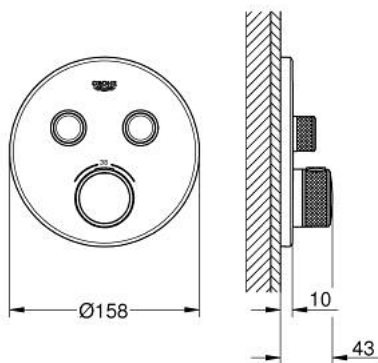

29 119 DA0 GROHTHERM SMARTCONTROL THERMOSTAT FOR CONCEALED INSTALLATION WITH 2 VALVES

PRODUCT DESCRIPTION

- Tyc: warm sunset
- trim set for GROHE Rapido SmartBox (35 600/35 604)
- metal wall escutcheon with GROHE FastFixation (covered escutcheon and shaft sealing, covered fixing), retroactively 6° adjustable
- GROHE LongLife finish
- GROHE SmartControl - control the shower with intuitive push/turn button
- exchangeable symbols
- GROHE TurboStat - compact cartridge with wax thermoelement
- GROHE SafeStop safety button at 38°C (calibration required)
- GROHE SafeStop Plus - optional temperature limiter at 43°C or 46°C included
- built-in non return valves and dirt strainers
- multiple outlets can be run simultaneously
- without roughing-in set 35 600/35 604 (please order separately)
- flow performance: outlet B = 24 l/min, outlet C = 26 l/min, outlet B+C = 29 l/min