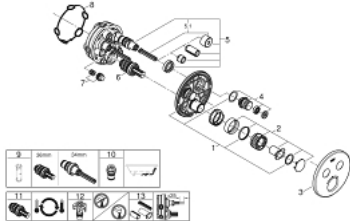

29 119 DC0 GROHTHERM SMARTCONTROL THERMOSTAT FOR CONCEALED INSTALLATION WITH 2 VALVES

PRODUCT DESCRIPTION

- Colour: supersteel
- trim set for GROHE Rapido SmartBox (35 600/35 604)
- metal wall escutcheon with GROHE FastFixation (covered escutcheon and shaft sealing, covered fixing), retroactively 6° adjustable
- GROHE LongLife finish
- GROHE SmartControl - control the shower with intuitive push/turn button
- exchangeable symbols
- GROHE TurboStat - compact cartridge with wax thermoelement
- GROHE SafeStop - safety button at 38°C
- GROHE SafeStop Plus - optional temperature limiter at 43°C or 46°C included
- built-in non return valves and dirt strainers
- multiple outlets can be run simultaneously
- without roughing-in set 35 600/35 604 (please order separately)
- flow performance: outlet B = 24 l/min, outlet C = 26 l/min, outlet B+C = 29 l/min

29 119 DC0 GROHTHERM SMARTCONTROL THERMOSTAT FOR CONCEALED INSTALLATION WITH 2 VALVES

SPARE PARTS

- 1: Mounting plate (Spare part-nr. 48363000)
 - 2: Temperature control handle (Spare part-nr. 49029DC0)
 - 3: Escutcheon (Spare part-nr. 49032DC0)
 - 4: WC push button (Spare part-nr. 48361DC0)
 - 4.1: pushbutton (Spare part-nr. 14077000)
 - 5: Cartridge (Spare part-nr. 48359000)
 - 5.1: Spindle (Spare part-nr. 49088000)
 - 6: Thermostatic compact cartridge 3/4" (Spare part-nr. 49028000)
 - 7: Non-return valves (Spare part-nr. 47979000)
 - 8: Seal (Spare part-nr. 48360000)
 - 9: Socket spanner (Spare part-nr. 49059000)*
 - 10: Backflow protection combination (EN1717) (Spare part-nr. 14055000)*
 - 11: GROHE TurboStat cartridge 3/4" (Spare part-nr. 49003000)*
 - 12: Service stops (Spare part-nr. 1405300M)*
 - 13: Universal extension set single-lever mixers, 25 mm (Spare part-nr. 14048000)*
- * Optional accessories