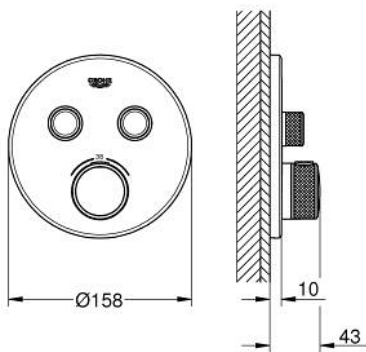

29 119 DC0 GROHTHERM SMARTCONTROL THERMOSTAT FOR CONCEALED INSTALLATION WITH 2 VALVES

PRODUCT DESCRIPTION

- Colour: supersteel
- trim set for GROHE Rapido SmartBox (35 600/35 604)
- metal wall escutcheon with GROHE FastFixation (covered escutcheon and shaft sealing, covered fixing), retroactively 6° adjustable
- GROHE LongLife finish
- GROHE SmartControl - control the shower with intuitive push/turn button
- exchangeable symbols
- GROHE TurboStat - compact cartridge with wax thermoelement
- GROHE SafeStop - safety button at 38°C
- GROHE SafeStop Plus - optional temperature limiter at 43°C or 46°C included
- built-in non return valves and dirt strainers
- multiple outlets can be run simultaneously
- without roughing-in set 35 600/35 604 (please order separately)
- flow performance: outlet B = 24 l/min, outlet C = 26 l/min, outlet B+C = 29 l/min

29 119 DC0 GROHTHERM SMARTCONTROL THERMOSTAT FOR CONCEALED INSTALLATION WITH 2 VALVES

SPARE PARTS

- 1: Mounting plate (Spare part-nr. 48363000)
 - 2: Temperature control handle (Spare part-nr. 49029DC0)
 - 3: Escutcheon (Spare part-nr. 49032DC0)
 - 4: WC push button (Spare part-nr. 48361DC0)
 - 4.1: pushbutton (Spare part-nr. 14077000)
 - 5: Cartridge (Spare part-nr. 48359000)
 - 5.1: Spindle (Spare part-nr. 49088000)
 - 6: Thermostatic compact cartridge 3/4" (Spare part-nr. 49028000)
 - 7: Non-return valves (Spare part-nr. 47979000)
 - 8: Seal (Spare part-nr. 48360000)
 - 9: Socket spanner (Spare part-nr. 49059000)*
 - 10: Backflow protection combination (EN1717) (Spare part-nr. 14055000)*
 - 11: GROHE TurboStat cartridge 3/4" (Spare part-nr. 49003000)*
 - 12: Service stops (Spare part-nr. 1405300M)*
 - 13: Universal extension set single-lever mixers, 25 mm (Spare part-nr. 14048000)*
- * Optional accessories