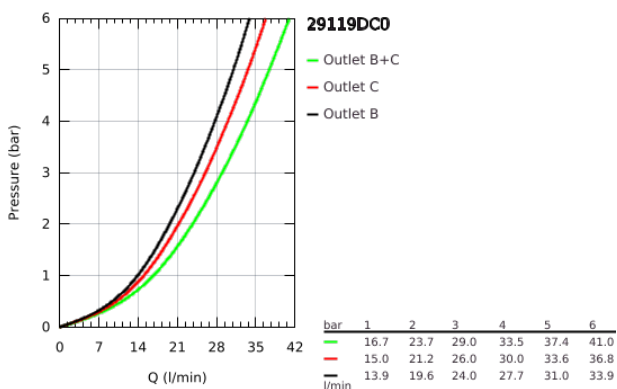

29 119 DC0 GROHTHERM SMARTCONTROL THERMOSTAT FOR CONCEALED INSTALLATION WITH 2 VALVES

PRODUCT DESCRIPTION

- Colour: supersteel
- trim set for GROHE Rapido SmartBox (35 600/35 604)
- metal wall escutcheon with GROHE FastFixation (covered escutcheon and shaft sealing, covered fixing), retroactively 6° adjustable
- GROHE LongLife finish
- GROHE SmartControl - control the shower with intuitive push/turn button
- exchangeable symbols
- GROHE TurboStat - compact cartridge with wax thermoelement
- GROHE SafeStop - safety button at 38°C
- GROHE SafeStop Plus - optional temperature limiter at 43°C or 46°C included
- built-in non return valves and dirt strainers
- multiple outlets can be run simultaneously
- without roughing-in set 35 600/35 604 (please order separately)
- flow performance: outlet B = 24 l/min, outlet C = 26 l/min, outlet B+C = 29 l/min

29 119 DC0 GROHTHERM SMARTCONTROL THERMOSTAT FOR CONCEALED INSTALLATION WITH 2 VALVES

SPARE PARTS

- 1: Mounting plate (Spare part-nr. 48363000)
 - 2: Temperature control handle (Spare part-nr. 49029DC0)
 - 3: Escutcheon (Spare part-nr. 49032DC0)
 - 4: WC push button (Spare part-nr. 48361DC0)
 - 4.1: pushbutton (Spare part-nr. 14077000)
 - 5: Cartridge (Spare part-nr. 48359000)
 - 5.1: Spindle (Spare part-nr. 49088000)
 - 6: Thermostatic compact cartridge 3/4" (Spare part-nr. 49028000)
 - 7: Non-return valves (Spare part-nr. 47979000)
 - 8: Seal (Spare part-nr. 48360000)
 - 9: Socket spanner (Spare part-nr. 49059000)*
 - 10: Backflow protection combination (EN1717) (Spare part-nr. 14055000)*
 - 11: GROHE TurboStat cartridge 3/4" (Spare part-nr. 49003000)*
 - 12: Service stops (Spare part-nr. 1405300M)*
 - 13: Universal extension set single-lever mixers, 25 mm (Spare part-nr. 14048000)*
- * Optional accessories