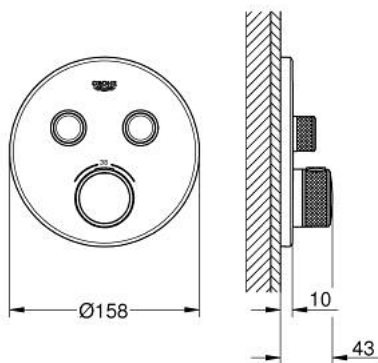

29 119 DC0 GROHTHERM SMARTCONTROL THERMOSTAT FOR CONCEALED INSTALLATION WITH 2 VALVES

PRODUCT DESCRIPTION

- Tyc: supersteel
- trim set for GROHE Rapido SmartBox (35 600/35 604)
- metal wall escutcheon with GROHE FastFixation (covered escutcheon and shaft sealing, covered fixing), retroactively 6° adjustable
- GROHE LongLife finish
- GROHE SmartControl - control the shower with intuitive push/turn button
- exchangeable symbols
- GROHE TurboStat - compact cartridge with wax thermoelement
- GROHE SafeStop safety button at 38°C (calibration required)
- GROHE SafeStop Plus - optional temperature limiter at 43°C or 46°C included
- built-in non return valves and dirt strainers
- multiple outlets can be run simultaneously
- without roughing-in set 35 600/35 604 (please order separately)
- flow performance: outlet B = 24 l/min, outlet C = 26 l/min, outlet B+C = 29 l/min

29 119 DC0 GROHTHERM SMARTCONTROL THERMOSTAT FOR CONCEALED INSTALLATION WITH 2 VALVES

SPARE PARTS

- 1: Mounting plate (Spare part-nr. 48363000)
 - 2: Temperature control handle (Spare part-nr. 49029DC0)
 - 3: Escutcheon (Spare part-nr. 49032DC0)
 - 4: Push button (Spare part-nr. 48361DC0)
 - 4.1: pushbutton (Spare part-nr. 14077000)
 - 5: Cartridge (Spare part-nr. 48359000)
 - 5.1: Spindle (Spare part-nr. 49088000)
 - 6: Thermostatic compact cartridge 3/4" (Spare part-nr. 49028000)
 - 7: Non-return valves (Spare part-nr. 47979000)
 - 8: Seal (Spare part-nr. 48360000)
 - 9: Socket spanner (Spare part-nr. 49059000)*
 - 10: Backflow protection combination (EN1717) (Spare part-nr. 14055000)*
 - 11: GROHE TurboStat cartridge 3/4" (Spare part-nr. 49003000)*
 - 12: Service stops (Spare part-nr. 1405300M)*
 - 13: Universal extension set single-lever mixers, 25 mm (Spare part-nr. 14048000)*
- * Optional accessories