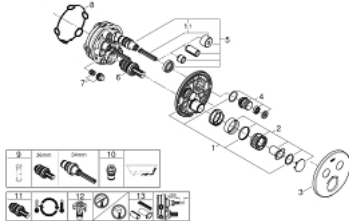

29 119 DC0 GROHTHERM SMARTCONTROL THERMOSTAT FOR CONCEALED INSTALLATION WITH 2 VALVES

PRODUCT DESCRIPTION

- Tyc: supersteel
- trim set for GROHE Rapido SmartBox (35 600/35 604)
- metal wall escutcheon with GROHE FastFixation (covered escutcheon and shaft sealing, covered fixing), retroactively 6° adjustable
- GROHE LongLife finish
- GROHE SmartControl - control the shower with intuitive push/turn button
- exchangeable symbols
- GROHE TurboStat - compact cartridge with wax thermoelement
- GROHE SafeStop safety button at 38°C (calibration required)
- GROHE SafeStop Plus - optional temperature limiter at 43°C or 46°C included
- built-in non return valves and dirt strainers
- multiple outlets can be run simultaneously
- without roughing-in set 35 600/35 604 (please order separately)
- flow performance: outlet B = 24 l/min, outlet C = 26 l/min, outlet B+C = 29 l/min

29 119 DC0 GROHTHERM SMARTCONTROL THERMOSTAT FOR CONCEALED INSTALLATION WITH 2 VALVES

SPARE PARTS

- 1: Mounting plate (Spare part-nr. 48363000)
 - 2: Temperature control handle (Spare part-nr. 49029DC0)
 - 3: Escutcheon (Spare part-nr. 49032DC0)
 - 4: Push button (Spare part-nr. 48361DC0)
 - 4.1: pushbutton (Spare part-nr. 14077000)
 - 5: Cartridge (Spare part-nr. 48359000)
 - 5.1: Spindle (Spare part-nr. 49088000)
 - 6: Thermostatic compact cartridge 3/4" (Spare part-nr. 49028000)
 - 7: Non-return valves (Spare part-nr. 47979000)
 - 8: Seal (Spare part-nr. 48360000)
 - 9: Socket spanner (Spare part-nr. 49059000)*
 - 10: Backflow protection combination (EN1717) (Spare part-nr. 14055000)*
 - 11: GROHE TurboStat cartridge 3/4" (Spare part-nr. 49003000)*
 - 12: Service stops (Spare part-nr. 1405300M)*
 - 13: Universal extension set single-lever mixers, 25 mm (Spare part-nr. 14048000)*
- * Optional accessories