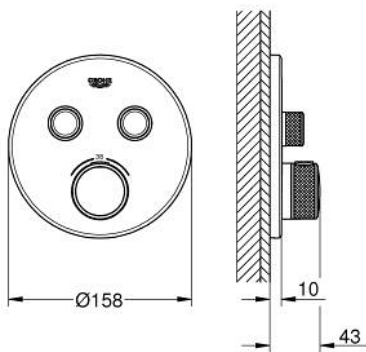

29 119 DL0 GROHTHERM SMARTCONTROL THERMOSTAT FOR CONCEALED INSTALLATION WITH 2 VALVES

PRODUCT DESCRIPTION

- Colour: brushed warm sunset
- trim set for GROHE Rapido SmartBox (35 600/35 604)
- metal wall escutcheon with GROHE FastFixation (covered escutcheon and shaft sealing, covered fixing), retroactively 6° adjustable
- GROHE LongLife finish
- GROHE SmartControl - control the shower with intuitive push/turn button
- exchangeable symbols
- GROHE TurboStat - compact cartridge with wax thermoelement
- GROHE SafeStop - safety button at 38°C
- GROHE SafeStop Plus - optional temperature limiter at 43°C or 46°C included
- built-in non return valves and dirt strainers
- multiple outlets can be run simultaneously
- without roughing-in set 35 600/35 604 (please order separately)
- flow performance: outlet B = 24 l/min, outlet C = 26 l/min, outlet B+C = 29 l/min