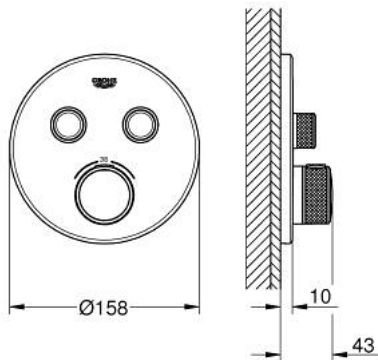

## 29 119 DL0 GROHTHERM SMARTCONTROL THERMOSTAT FOR CONCEALED INSTALLATION WITH 2 VALVES

### PRODUCT DESCRIPTION

- Tyc: brushed warm sunset
- trim set for GROHE Rapido SmartBox (35 600/35 604)
- metal wall escutcheon with GROHE FastFixation (covered escutcheon and shaft sealing, covered fixing), retroactively 6° adjustable
- GROHE LongLife finish
- GROHE SmartControl - control the shower with intuitive push/turn button
- exchangeable symbols
- GROHE TurboStat - compact cartridge with wax thermoelement
- GROHE SafeStop safety button at 38°C ( calibration required )
- GROHE SafeStop Plus - optional temperature limiter at 43°C or 46°C included
- built-in non return valves and dirt strainers
- multiple outlets can be run simultaneously
- without roughing-in set 35 600/35 604 (please order separately)
- flow performance: outlet B = 24 l/min, outlet C = 26 l/min, outlet B+C = 29 l/min