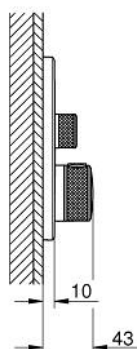

29 119 EN0 GROHTHERM SMARTCONTROL THERMOSTAT FOR CONCEALED INSTALLATION WITH 2 VALVES

PRODUCT DESCRIPTION

- Colour: brushed nickel
- trim set for GROHE Rapido SmartBox (35 600/35 604)
- metal wall escutcheon with GROHE FastFixation (covered escutcheon and shaft sealing, covered fixing), retroactively 6° adjustable
- GROHE LongLife finish
- GROHE SmartControl - control the shower with intuitive push/turn button
- exchangeable symbols
- GROHE TurboStat - compact cartridge with wax thermoelement
- GROHE SafeStop - safety button at 38°C
- GROHE SafeStop Plus - optional temperature limiter at 43°C or 46°C included
- built-in non return valves and dirt strainers
- multiple outlets can be run simultaneously
- without roughing-in set
- flow performance: outlet B = 24 l/min, outlet C = 26 l/min, outlet B+C = 29 l/min

29 119 EN0 GROHTHERM SMARTCONTROL THERMOSTAT FOR CONCEALED INSTALLATION WITH 2 VALVES

SPARE PARTS

- 1: Mounting plate (Spare part-nr. 48363000)
- 2: Temperature control handle (Spare part-nr. 49029EN0)
- 3: Escutcheon (Spare part-nr. 49032EN0)
- 4: WC push button (Spare part-nr. 48361BE0)
- 5: Cartridge (Spare part-nr. 48359000)
- 5.1: Spindle (Spare part-nr. 49088000)
- 6: Thermostatic compact cartridge 3/4" (Spare part-nr. 49028000)
- 7: Non-return valves (Spare part-nr. 47979000)
- 8: Seal (Spare part-nr. 48360000)
- 9: Socket spanner (Spare part-nr. 49059000)*
- 10: Backflow protection combination (EN1717) (Spare part-nr. 14055000)*
- 11: GROHE TurboStat cartridge 3/4" (Spare part-nr. 49003000)*
- 12: Service stops (Spare part-nr. 1405300M)*
- 13: Universal extension set single-lever mixers, 25 mm (Spare part-nr. 14048000)*