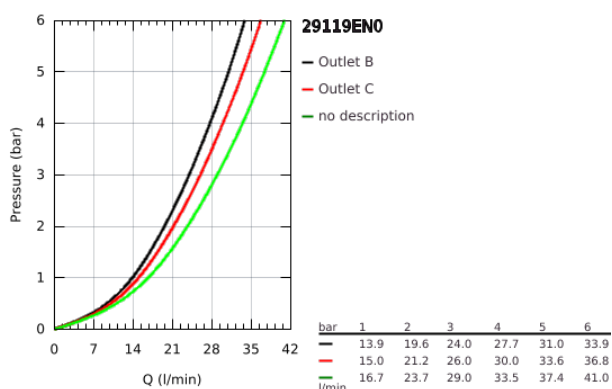

29 119 EN0 GROHTHERM SMARTCONTROL THERMOSTAT FOR CONCEALED INSTALLATION WITH 2 VALVES

PRODUCT DESCRIPTION

- Colour: brushed nickel
- trim set for GROHE Rapido SmartBox (35 600/35 604)
- metal wall escutcheon with GROHE FastFixation (covered escutcheon and shaft sealing, covered fixing), retroactively 6° adjustable
- GROHE LongLife finish
- GROHE SmartControl - control the shower with intuitive push/turn button
- exchangeable symbols
- GROHE TurboStat - compact cartridge with wax thermoelement
- GROHE SafeStop - safety button at 38°C
- GROHE SafeStop Plus - optional temperature limiter at 43°C or 46°C included
- built-in non return valves and dirt strainers
- multiple outlets can be run simultaneously
- without roughing-in set
- flow performance: outlet B = 24 l/min, outlet C = 26 l/min, outlet B+C = 29 l/min

29 119 EN0 GROHTHERM SMARTCONTROL THERMOSTAT FOR CONCEALED INSTALLATION WITH 2 VALVES

SPARE PARTS

- 1: Mounting plate (Spare part-nr. 48363000)
- 2: Temperature control handle (Spare part-nr. 49029EN0)
- 3: Escutcheon (Spare part-nr. 49032EN0)
- 4: WC push button (Spare part-nr. 48361BE0)
- 5: Cartridge (Spare part-nr. 48359000)
- 5.1: Spindle (Spare part-nr. 49088000)
- 6: Thermostatic compact cartridge 3/4" (Spare part-nr. 49028000)
- 7: Non-return valves (Spare part-nr. 47979000)
- 8: Seal (Spare part-nr. 48360000)
- 9: Socket spanner (Spare part-nr. 49059000)*
- 10: Backflow protection combination (EN1717) (Spare part-nr. 14055000)*
- 11: GROHE TurboStat cartridge 3/4" (Spare part-nr. 49003000)*
- 12: Service stops (Spare part-nr. 1405300M)*
- 13: Universal extension set single-lever mixers, 25 mm (Spare part-nr. 14048000)*