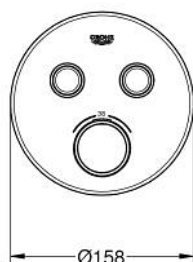

29 119 EN0 GROHTHERM SMARTCONTROL THERMOSTAT FOR CONCEALED INSTALLATION WITH 2 VALVES

PRODUCT DESCRIPTION

- Colour: brushed nickel
- trim set for GROHE Rapido SmartBox (35 600/35 604)
- metal wall escutcheon with GROHE FastFixation (covered escutcheon and shaft sealing, covered fixing), retroactively 6° adjustable
- GROHE LongLife finish
- GROHE SmartControl - control the shower with intuitive push/turn button
- exchangeable symbols
- GROHE TurboStat - compact cartridge with wax thermoelement
- GROHE SafeStop - safety button at 38°C
- GROHE SafeStop Plus - optional temperature limiter at 43°C or 46°C included
- built-in non return valves and dirt strainers
- multiple outlets can be run simultaneously
- without roughing-in set
- flow performance: outlet B = 24 l/min, outlet C = 26 l/min, outlet B+C = 29 l/min

29 119 EN0 GROHTHERM SMARTCONTROL THERMOSTAT FOR CONCEALED INSTALLATION WITH 2 VALVES

SPARE PARTS

- 1: Mounting plate (Spare part-nr. 48363000)
- 2: Temperature control handle (Spare part-nr. 49029EN0)
- 3: Escutcheon (Spare part-nr. 49032EN0)
- 4: WC push button (Spare part-nr. 48361BE0)
- 5: Cartridge (Spare part-nr. 48359000)
- 5.1: Spindle (Spare part-nr. 49088000)
- 6: Thermostatic compact cartridge 3/4" (Spare part-nr. 49028000)
- 7: Non-return valves (Spare part-nr. 47979000)
- 8: Seal (Spare part-nr. 48360000)
- 9: Socket spanner (Spare part-nr. 49059000)*
- 10: Backflow protection combination (EN1717) (Spare part-nr. 14055000)*
- 11: GROHE TurboStat cartridge 3/4" (Spare part-nr. 49003000)*
- 12: Service stops (Spare part-nr. 1405300M)*
- 13: Universal extension set single-lever mixers, 25 mm (Spare part-nr. 14048000)*