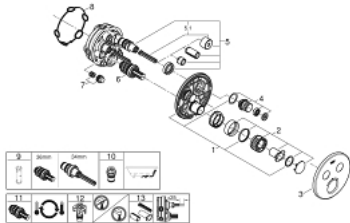

29 119 EN0 GROHTHERM SMARTCONTROL THERMOSTAT FOR CONCEALED INSTALLATION WITH 2 VALVES

PRODUCT DESCRIPTION

- Colour: brushed nickel
- trim set for GROHE Rapido SmartBox (35 600/35 604)
- metal wall escutcheon with GROHE FastFixation (covered escutcheon and shaft sealing, covered fixing), retroactively 6° adjustable
- GROHE LongLife finish
- GROHE SmartControl - control the shower with intuitive push/turn button
- exchangeable symbols
- GROHE TurboStat - compact cartridge with wax thermoelement
- GROHE SafeStop - safety button at 38°C
- GROHE SafeStop Plus - optional temperature limiter at 43°C or 46°C included
- built-in non return valves and dirt strainers
- multiple outlets can be run simultaneously
- without roughing-in set
- flow performance: outlet B = 24 l/min, outlet C = 26 l/min, outlet B+C = 29 l/min

29 119 EN0 GROHTHERM SMARTCONTROL THERMOSTAT FOR CONCEALED INSTALLATION WITH 2 VALVES

SPARE PARTS

- 1: Mounting plate (Spare part-nr. 48363000)
- 2: Temperature control handle (Spare part-nr. 49029EN0)
- 3: Escutcheon (Spare part-nr. 49032EN0)
- 4: WC push button (Spare part-nr. 48361BE0)
- 5: Cartridge (Spare part-nr. 48359000)
- 5.1: Spindle (Spare part-nr. 49088000)
- 6: Thermostatic compact cartridge 3/4" (Spare part-nr. 49028000)
- 7: Non-return valves (Spare part-nr. 47979000)
- 8: Seal (Spare part-nr. 48360000)
- 9: Socket spanner (Spare part-nr. 49059000)*
- 10: Backflow protection combination (EN1717) (Spare part-nr. 14055000)*
- 11: GROHE TurboStat cartridge 3/4" (Spare part-nr. 49003000)*
- 12: Service stops (Spare part-nr. 1405300M)*
- 13: Universal extension set single-lever mixers, 25 mm (Spare part-nr. 14048000)*