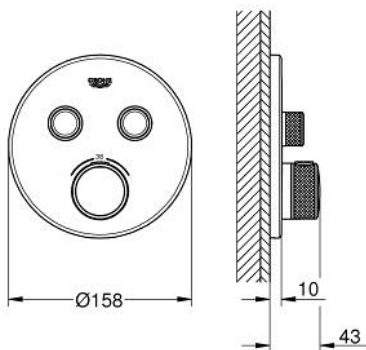

29 119 GL0 GROHTHERM SMARTCONTROL THERMOSTAT FOR CONCEALED INSTALLATION WITH 2 VALVES

PRODUCT DESCRIPTION

- Colour: cool sunrise
- trim set for GROHE Rapido SmartBox (35 600/35 604)
- metal wall escutcheon with GROHE FastFixation (covered escutcheon and shaft sealing, covered fixing), retroactively 6° adjustable
- GROHE LongLife finish
- GROHE SmartControl - control the shower with intuitive push/turn button
- exchangeable symbols
- GROHE TurboStat - compact cartridge with wax thermoelement
- GROHE SafeStop - safety button at 38°C
- GROHE SafeStop Plus - optional temperature limiter at 43°C or 46°C included
- built-in non return valves and dirt strainers
- multiple outlets can be run simultaneously
- without roughing-in set 35 600/35 604 (please order separately)
- flow performance: outlet B = 24 l/min, outlet C = 26 l/min, outlet B+C = 29 l/min