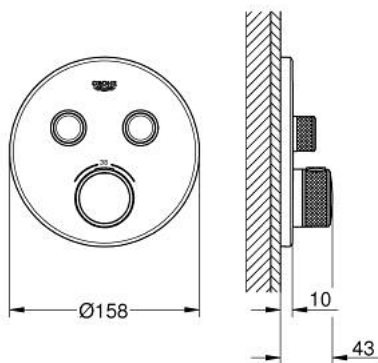

29 119 GL0 GROHTHERM SMARTCONTROL THERMOSTAT FOR CONCEALED INSTALLATION WITH 2 VALVES

PRODUCT DESCRIPTION

- Tyc: cool sunrise
- trim set for GROHE Rapido SmartBox (35 600/35 604)
- metal wall escutcheon with GROHE FastFixation (covered escutcheon and shaft sealing, covered fixing), retroactively 6° adjustable
- GROHE LongLife finish
- GROHE SmartControl - control the shower with intuitive push/turn button
- exchangeable symbols
- GROHE TurboStat - compact cartridge with wax thermostatic element
- GROHE SafeStop safety button at 38°C (calibration required)
- GROHE SafeStop Plus - optional temperature limiter at 43°C or 46°C included
- built-in non return valves and dirt strainers
- multiple outlets can be run simultaneously
- without roughing-in set 35 600/35 604 (please order separately)
- flow performance: outlet B = 24 l/min, outlet C = 26 l/min, outlet B+C = 29 l/min