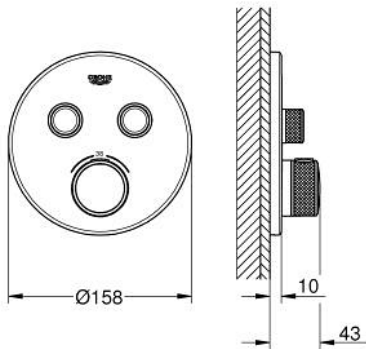

29 119 GN0 GROHTHERM SMARTCONTROL THERMOSTAT FOR CONCEALED INSTALLATION WITH 2 VALVES

PRODUCT DESCRIPTION

- Colour: brushed cool sunrise
- trim set for GROHE Rapido SmartBox (35 600/35 604)
- metal wall escutcheon with GROHE FastFixation (covered escutcheon and shaft sealing, covered fixing), retroactively 6° adjustable
- GROHE LongLife finish
- GROHE SmartControl - control the shower with intuitive push/turn button
- exchangeable symbols
- GROHE TurboStat - compact cartridge with wax thermoelement
- GROHE SafeStop - safety button at 38°C
- GROHE SafeStop Plus - optional temperature limiter at 43°C or 46°C included
- built-in non return valves and dirt strainers
- multiple outlets can be run simultaneously
- without roughing-in set 35 600/35 604 (please order separately)
- flow performance: outlet B = 24 l/min, outlet C = 26 l/min, outlet B+C = 29 l/min