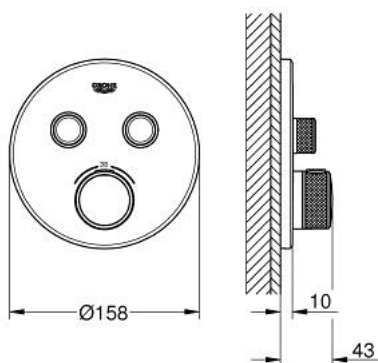

29 119 GN0 GROHTHERM SMARTCONTROL THERMOSTAT FOR CONCEALED INSTALLATION WITH 2 VALVES

PRODUCT DESCRIPTION

- Tyc: brushed cool sunrise
- trim set for GROHE Rapido SmartBox (35 600/35 604)
- metal wall escutcheon with GROHE FastFixation (covered escutcheon and shaft sealing, covered fixing), retroactively 6° adjustable
- GROHE LongLife finish
- GROHE SmartControl - control the shower with intuitive push/turn button
- exchangeable symbols
- GROHE TurboStat - compact cartridge with wax thermoelement
- GROHE SafeStop safety button at 38°C (calibration required)
- GROHE SafeStop Plus - optional temperature limiter at 43°C or 46°C included
- built-in non return valves and dirt strainers
- multiple outlets can be run simultaneously
- without roughing-in set 35 600/35 604 (please order separately)
- flow performance: outlet B = 24 l/min, outlet C = 26 l/min, outlet B+C = 29 l/min