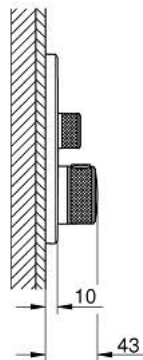

## 29 119 MG0 GROHTHERM SMARTCONTROL THERMOSTAT FOR CONCEALED INSTALLATION WITH 2 VALVES

### PRODUCT DESCRIPTION

- Tyc: satin graphite
- trim set for GROHE Rapido SmartBox (35 600/35 604)
- metal wall escutcheon with GROHE FastFixation (covered escutcheon and shaft sealing, covered fixing), retroactively 6° adjustable
- GROHE LongLife finish
- GROHE SmartControl - control the shower with intuitive push/turn button
- exchangeable symbols
- GROHE TurboStat - compact cartridge with wax thermoelement
- GROHE SafeStop safety button at 38°C ( calibration required )
- GROHE SafeStop Plus - optional temperature limiter at 43°C or 46°C included
- built-in non return valves and dirt strainers
- without roughing-in set 35 600/35 604 (please order separately)
- flow performance: outlet A (to external shut-off) = 34 l/min, outlet B/C = 29 l/min