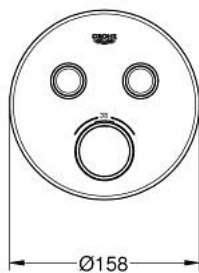

## 29 119 MG0 GROHTHERM SMARTCONTROL THERMOSTAT FOR CONCEALED INSTALLATION WITH 2 VALVES

### PRODUCT DESCRIPTION

- Tyc: satin graphite
- trim set for GROHE Rapido SmartBox (35 600/35 604)
- metal wall escutcheon with GROHE FastFixation (covered escutcheon and shaft sealing, covered fixing), retroactively 6° adjustable
- GROHE LongLife finish
- GROHE SmartControl - control the shower with intuitive push/turn button
- exchangeable symbols
- GROHE TurboStat - compact cartridge with wax thermoelement
- GROHE SafeStop safety button at 38°C ( calibration required )
- GROHE SafeStop Plus - optional temperature limiter at 43°C or 46°C included
- built-in non return valves and dirt strainers
- without roughing-in set 35 600/35 604 (please order separately)
- flow performance: outlet A (to external shut-off) = 34 l/min, outlet B/C = 29 l/min