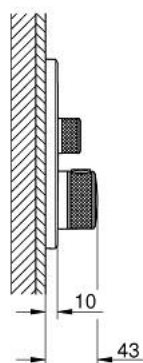

29 119 MS0 GROHTHERM SMARTCONTROL THERMOSTAT FOR CONCEALED INSTALLATION WITH 2 VALVES

PRODUCT DESCRIPTION

- Tyc: satin steel
- trim set for GROHE Rapido SmartBox (35 600/35 604)
- metal wall escutcheon with GROHE FastFixation (covered escutcheon and shaft sealing, covered fixing), retroactively 6° adjustable
- GROHE LongLife finish
- GROHE SmartControl - control the shower with intuitive push/turn button
- exchangeable symbols
- GROHE TurboStat - compact cartridge with wax thermostatic element
- GROHE SafeStop safety button at 38°C (calibration required)
- GROHE SafeStop Plus - optional temperature limiter at 43°C or 46°C included
- built-in non return valves and dirt strainers
- without roughing-in set 35 600/35 604 (please order separately)
- flow performance: outlet A (to external shut-off) = 34 l/min, outlet B/C = 29 l/min