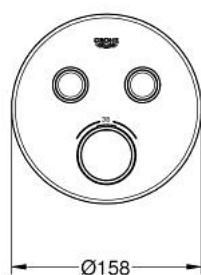

29 119 MS0 GROHTHERM SMARTCONTROL THERMOSTAT FOR CONCEALED INSTALLATION WITH 2 VALVES

PRODUCT DESCRIPTION

- Tyc: satin steel
- trim set for GROHE Rapido SmartBox (35 600/35 604)
- metal wall escutcheon with GROHE FastFixation (covered escutcheon and shaft sealing, covered fixing), retroactively 6° adjustable
- GROHE LongLife finish
- GROHE SmartControl - control the shower with intuitive push/turn button
- exchangeable symbols
- GROHE TurboStat - compact cartridge with wax thermostatic element
- GROHE SafeStop safety button at 38°C (calibration required)
- GROHE SafeStop Plus - optional temperature limiter at 43°C or 46°C included
- built-in non return valves and dirt strainers
- without roughing-in set 35 600/35 604 (please order separately)
- flow performance: outlet A (to external shut-off) = 34 l/min, outlet B/C = 29 l/min