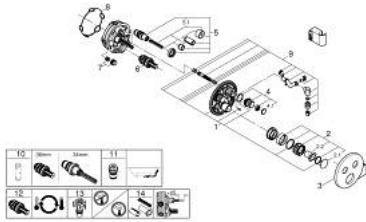

### PRODUCT DESCRIPTION

- Colour: chrome
- trim set for GROHE Rapido SmartBox (35 600/35 604)
- metal wall escutcheon with GROHE FastFixation (covered escutcheon and shaft sealing, covered fixing), retroactively 6° adjustable
- GROHE LongLife finish
- GROHE SmartControl - control the shower with intuitive push/turn button
- exchangeable symbols
- GROHE TurboStat - compact cartridge with wax thermoelement
- GROHE ProGrip - with knurl structure
- GROHE SafeStop - safety button at 38°C
- GROHE SafeStop Plus - optional temperature limiter at 43°C or 46°C included
- built-in non return valves and dirt strainers
- multiple outlets can be run simultaneously
- integrated shower union with shower outlet 1/2"
- without roughing-in set 35 600/35 604 (please order separately)
- flow performance: outlet B = 24 l/min, hand shower = 12 l/min, outlet B + hand shower = 27 l/min

### SPARE PARTS

- 1: Mounting Template (Spare part-nr. 48364000)
- 2: Temperature control handle (Spare part-nr. 49029000)
- 2.1: Cover cap (Spare part-nr. 1015030000)
- 2.2: handle adaptor (Spare part-nr. 1015059990)
- 3: Escutcheon (Spare part-nr. 49034000)
- 4: WC push button (Spare part-nr. 48361000)
- 4.1: pushbutton (Spare part-nr. 14077000)
- 5: Cartridge (Spare part-nr. 48359000)
- 5.1: Spindle (Spare part-nr. 49088000)
- 6: Thermostatic compact cartridge 3/4" (Spare part-nr. 49028000)
- 7: Non-return valves (Spare part-nr. 47979000)
- 8: Seal (Spare part-nr. 48360000)
- 9: Race (Spare part-nr. 1015049990)
- 10: Socket spanner (Spare part-nr. 49059000)\*
- 11: Backflow protection combination (EN1717) (Spare part-nr. 14055000)\*
- 12: GROHE TurboStat cartridge 3/4" (Spare part-nr. 49003000)\*
- 13: Service stops (Spare part-nr. 1405300M)\*
- 14: Universal extension set single-lever mixers, 25 mm (Spare part-nr. 14048000)\*