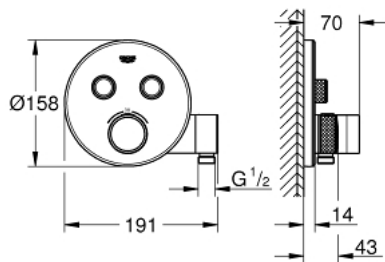

## 29 120 000 GROHTHERM SMARTCONTROL THERMOSTAT FOR CONCEALED INSTALLATION WITH 2 VALVES AND INTEGRATED SHOWER HOLDER

### PRODUCT DESCRIPTION

- Colour: chrome
- trim set for GROHE Rapido SmartBox (35 600/35 604)
- metal wall escutcheon with GROHE FastFixation (covered escutcheon and shaft sealing, covered fixing), retroactively 6° adjustable
- GROHE LongLife finish
- GROHE SmartControl - control the shower with intuitive push/turn button
- exchangeable symbols
- GROHE TurboStat - compact cartridge with wax thermoelement
- GROHE ProGrip - with knurled structure
- GROHE SafeStop - safety button at 38°C
- GROHE SafeStop Plus - optional temperature limiter at 43°C or 46°C included
- built-in non return valves and dirt strainers
- multiple outlets can be run simultaneously
- integrated shower union with shower outlet 1/2"
- without roughing-in set 35 600/35 604 (please order separately)
- flow performance: outlet B = 24 l/min, hand shower = 12 l/min, outlet B + hand shower = 27 l/min

### SPARE PARTS

- 1: Mounting Template (Spare part-nr. 48364000)
- 2: Temperature control handle (Spare part-nr. 49029000)
- 2.1: Cover cap (Spare part-nr. 1015030000)
- 2.2: handle adaptor (Spare part-nr. 1015059990)
- 3: Escutcheon (Spare part-nr. 49034000)
- 4: WC push button (Spare part-nr. 48361000)
- 4.1: pushbutton (Spare part-nr. 14077000)
- 5: Cartridge (Spare part-nr. 48359000)
- 5.1: Spindle (Spare part-nr. 49088000)
- 6: Thermostatic compact cartridge 3/4" (Spare part-nr. 49028000)
- 7: Non-return valves (Spare part-nr. 47979000)
- 8: Seal (Spare part-nr. 48360000)
- 9: Race (Spare part-nr. 1015049990)
- 10: Socket spanner (Spare part-nr. 49059000)\*
- 11: Backflow protection combination (EN1717) (Spare part-nr. 14055000)\*
- 12: GROHE TurboStat cartridge 3/4" (Spare part-nr. 49003000)\*
- 13: Service stops (Spare part-nr. 1405300M)\*
- 14: Universal extension set single-lever mixers, 25 mm (Spare part-nr. 14048000)\*