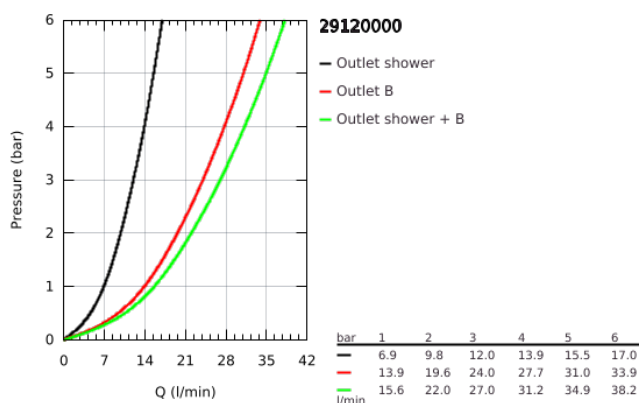

## 29 120 000 GROHTHERM SMARTCONTROL THERMOSTAT FOR CONCEALED INSTALLATION WITH 2 VALVES AND INTEGRATED SHOWER HOLDER

### PRODUCT DESCRIPTION

- Colour: chrome
- trim set for GROHE Rapido SmartBox (35 600/35 604)
- metal wall escutcheon with GROHE FastFixation (covered escutcheon and shaft sealing, covered fixing), retroactively 6° adjustable
- GROHE LongLife finish
- GROHE SmartControl - control the shower with intuitive push/turn button
- exchangeable symbols
- GROHE TurboStat - compact cartridge with wax thermoelement
- GROHE ProGrip - with knurl structure
- GROHE SafeStop - safety button at 38°C
- GROHE SafeStop Plus - optional temperature limiter at 43°C or 46°C included
- built-in non return valves and dirt strainers
- multiple outlets can be run simultaneously
- integrated shower union with shower outlet 1/2"
- without roughing-in set 35 600/35 604 (please order separately)
- flow performance: outlet B = 24 l/min, hand shower = 12 l/min, outlet B + hand shower = 27 l/min