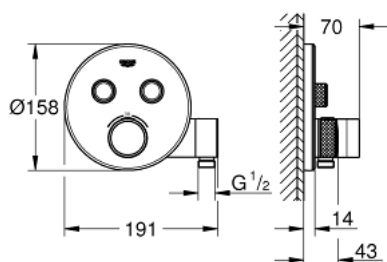

## 29 120 000 GROHTHERM SMARTCONTROL THERMOSTAT FOR CONCEALED INSTALLATION WITH 2 VALVES AND INTEGRATED SHOWER HOLDER

### PRODUCT DESCRIPTION

- Colour: chrome
- trim set for GROHE Rapido SmartBox (35 600/35 604)
- metal wall escutcheon with GROHE FastFixation (covered escutcheon and shaft sealing, covered fixing), retroactively 6° adjustable
- GROHE LongLife finish
- GROHE SmartControl - control the shower with intuitive push/turn button
- exchangeable symbols
- GROHE TurboStat - compact cartridge with wax thermoelement
- GROHE ProGrip - with knurl structure
- GROHE SafeStop - safety button at 38°C
- GROHE SafeStop Plus - optional temperature limiter at 43°C or 46°C included
- built-in non return valves and dirt strainers
- multiple outlets can be run simultaneously
- integrated shower union with shower outlet 1/2"
- without roughing-in set 35 600/35 604 (please order separately)
- flow performance: outlet B = 24 l/min, hand shower = 12 l/min, outlet B + hand shower = 27 l/min

### SPARE PARTS

- 1: Mounting Template (Spare part-nr. 48364000)
- 2: Temperature control handle (Spare part-nr. 49029000)
- 2.1: Cover cap (Spare part-nr. 1015030000)
- 2.2: handle adaptor (Spare part-nr. 1015059990)
- 3: Escutcheon (Spare part-nr. 49034000)
- 4: WC push button (Spare part-nr. 48361000)
- 4.1: pushbutton (Spare part-nr. 14077000)
- 5: Cartridge (Spare part-nr. 48359000)
- 5.1: Spindle (Spare part-nr. 49088000)
- 6: Thermostatic compact cartridge 3/4" (Spare part-nr. 49028000)
- 7: Non-return valves (Spare part-nr. 47979000)
- 8: Seal (Spare part-nr. 48360000)
- 9: Race (Spare part-nr. 1015049990)
- 10: Socket spanner (Spare part-nr. 49059000)\*
- 11: Backflow protection combination (EN1717) (Spare part-nr. 14055000)\*
- 12: GROHE TurboStat cartridge 3/4" (Spare part-nr. 49003000)\*
- 13: Service stops (Spare part-nr. 1405300M)\*
- 14: Universal extension set single-lever mixers, 25 mm (Spare part-nr. 14048000)\*