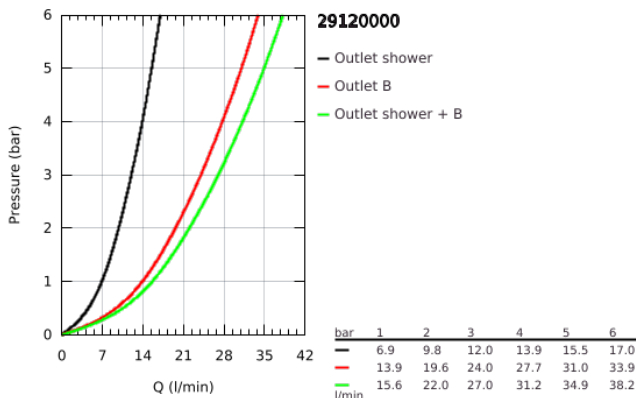

## 29 120 000 GROHTHERM SMARTCONTROL THERMOSTAT FOR CONCEALED INSTALLATION WITH 2 VALVES AND INTEGRATED SHOWER HOLDER

### PRODUCT DESCRIPTION

- Colour: chrome
- trim set for GROHE Rapido SmartBox (35 600/35 604)
- metal wall escutcheon with GROHE FastFixation (covered escutcheon and shaft sealing, covered fixing), retroactively 6° adjustable
- GROHE LongLife finish
- GROHE SmartControl - control the shower with intuitive push/turn button
- exchangeable symbols
- GROHE TurboStat - compact cartridge with wax thermoelement
- GROHE ProGrip - with knurled structure
- GROHE SafeStop - safety button at 38°C
- GROHE SafeStop Plus - optional temperature limiter at 43°C or 46°C included
- built-in non return valves and dirt strainers
- multiple outlets can be run simultaneously
- integrated shower union with shower outlet 1/2"
- without roughing-in set 35 600/35 604 (please order separately)
- flow performance: outlet B = 24 l/min, hand shower = 12 l/min, outlet B + hand shower = 27 l/min