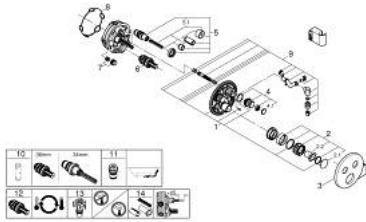

### PRODUCT DESCRIPTION

- Colour: chrome
- trim set for GROHE Rapido SmartBox (35 600/35 604)
- metal wall escutcheon with GROHE FastFixation (covered escutcheon and shaft sealing, covered fixing), retroactively 6° adjustable
- GROHE LongLife finish
- GROHE SmartControl - control the shower with intuitive push/turn button
- exchangeable symbols
- GROHE TurboStat - compact cartridge with wax thermoelement
- GROHE ProGrip - with knurled structure
- GROHE SafeStop - safety button at 38°C
- GROHE SafeStop Plus - optional temperature limiter at 43°C or 46°C included
- built-in non return valves and dirt strainers
- multiple outlets can be run simultaneously
- integrated shower union with shower outlet 1/2"
- without roughing-in set 35 600/35 604 (please order separately)
- flow performance: outlet B = 24 l/min, hand shower = 12 l/min, outlet B + hand shower = 27 l/min

### SPARE PARTS

- 1: Mounting Template (Spare part-nr. 48364000)
- 2: Temperature control handle (Spare part-nr. 49029000)
- 2.1: Cover cap (Spare part-nr. 1015030000)
- 2.2: handle adaptor (Spare part-nr. 1015059990)
- 3: Escutcheon (Spare part-nr. 49034000)
- 4: WC push button (Spare part-nr. 48361000)
- 4.1: pushbutton (Spare part-nr. 14077000)
- 5: Cartridge (Spare part-nr. 48359000)
- 5.1: Spindle (Spare part-nr. 49088000)
- 6: Thermostatic compact cartridge 3/4" (Spare part-nr. 49028000)
- 7: Non-return valves (Spare part-nr. 47979000)
- 8: Seal (Spare part-nr. 48360000)
- 9: Race (Spare part-nr. 1015049990)
- 10: Socket spanner (Spare part-nr. 49059000)\*
- 11: Backflow protection combination (EN1717) (Spare part-nr. 14055000)\*
- 12: GROHE TurboStat cartridge 3/4" (Spare part-nr. 49003000)\*
- 13: Service stops (Spare part-nr. 1405300M)\*
- 14: Universal extension set single-lever mixers, 25 mm (Spare part-nr. 14048000)\*