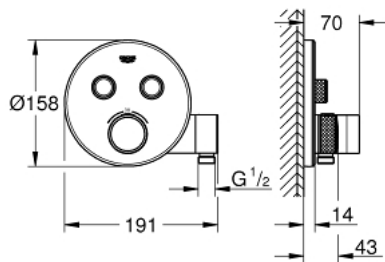

29 120 000 GROHTHERM SMARTCONTROL THERMOSTAT FOR CONCEALED INSTALLATION WITH 2 VALVES AND INTEGRATED SHOWER HOLDER

PRODUCT DESCRIPTION

- Tyc: Chrome
- trim set for GROHE Rapido SmartBox (35 600/35 604)
- metal wall escutcheon with GROHE FastFixation (covered escutcheon and shaft sealing, covered fixing), retroactively 6° adjustable
- GROHE LongLife finish
- GROHE SmartControl - control the shower with intuitive push/turn button
- exchangeable symbols
- GROHE TurboStat - compact cartridge with wax thermoelement
- GROHE ProGrip - with knurled structure
- GROHE SafeStop safety button at 38°C (calibration required)
- GROHE SafeStop Plus - optional temperature limiter at 43°C or 46°C included
- built-in non return valves and dirt strainers
- multiple outlets can be run simultaneously
- integrated shower union with shower outlet 1/2"
- without roughing-in set 35 600/35 604 (please order separately)
- flow performance: outlet B = 24 l/min, hand shower = 12 l/min, outlet B + hand shower = 27 l/min