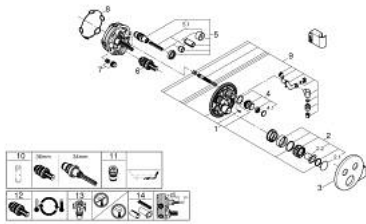

29 120 000 GROHTHERM SMARTCONTROL THERMOSTAT FOR CONCEALED INSTALLATION WITH 2 VALVES AND INTEGRATED SHOWER HOLDER

SPARE PARTS

- 1: Mounting template (Spare part-nr. 48364000)
- 2: Temperature control handle (Spare part-nr. 49029000)
- 2.1: Cover cap (Spare part-nr. 1015030000)
- 2.2: handle adaptor (Spare part-nr. 1015059990)
- 3: Escutcheon (Spare part-nr. 49034000)
- 4: Push button (Spare part-nr. 48361000)
- 4.1: pushbutton (Spare part-nr. 14077000)
- 5: Cartridge (Spare part-nr. 48359000)
- 5.1: Spindle (Spare part-nr. 49088000)
- 6: Thermostatic compact cartridge 3/4" (Spare part-nr. 49028000)
- 7: Non-return valves (Spare part-nr. 47979000)
- 8: Seal (Spare part-nr. 48360000)
- 9: Race (Spare part-nr. 1015049990)
- 10: Socket spanner (Spare part-nr. 49059000)*
- 11: Backflow protection combination (EN1717) (Spare part-nr. 14055000)*
- 12: GROHE TurboStat cartridge 3/4" (Spare part-nr. 49003000)*
- 13: Service stops (Spare part-nr. 1405300M)*
- 14: Universal extension set single-lever mixers, 25 mm (Spare part-nr. 14048000)*