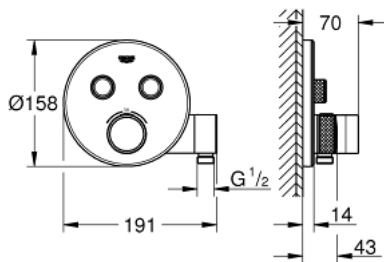

29 120 000 GROHTHERM SMARTCONTROL THERMOSTAT FOR CONCEALED INSTALLATION WITH 2 VALVES AND INTEGRATED SHOWER HOLDER

PRODUCT DESCRIPTION

- Tyc: Chrome
- trim set for GROHE Rapido SmartBox (35 600/35 604)
- metal wall escutcheon with GROHE FastFixation (covered escutcheon and shaft sealing, covered fixing), retroactively 6° adjustable
- GROHE LongLife finish
- GROHE SmartControl - control the shower with intuitive push/turn button
- exchangeable symbols
- GROHE TurboStat - compact cartridge with wax thermoelement
- GROHE ProGrip - with knurl structure
- GROHE SafeStop safety button at 38°C (calibration required)
- GROHE SafeStop Plus - optional temperature limiter at 43°C or 46°C included
- built-in non return valves and dirt strainers
- multiple outlets can be run simultaneously
- integrated shower union with shower outlet 1/2"
- without roughing-in set 35 600/35 604 (please order separately)
- flow performance: outlet B = 24 l/min, hand shower = 12 l/min, outlet B + hand shower = 27 l/min