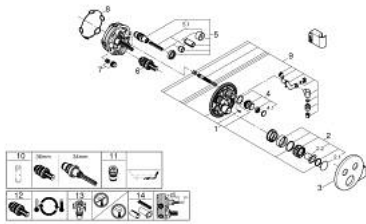

29 120 000 GROHTHERM SMARTCONTROL THERMOSTAT FOR CONCEALED INSTALLATION WITH 2 VALVES AND INTEGRATED SHOWER HOLDER

SPARE PARTS

- 1: Mounting template (Spare part-nr. 48364000)
- 2: Temperature control handle (Spare part-nr. 49029000)
 - 2.1: Cover cap (Spare part-nr. 1015030000)
 - 2.2: handle adaptor (Spare part-nr. 1015059990)
- 3: Escutcheon (Spare part-nr. 49034000)
- 4: Push button (Spare part-nr. 48361000)
 - 4.1: pushbutton (Spare part-nr. 14077000)
- 5: Cartridge (Spare part-nr. 48359000)
 - 5.1: Spindle (Spare part-nr. 49088000)
- 6: Thermostatic compact cartridge 3/4" (Spare part-nr. 49028000)
- 7: Non-return valves (Spare part-nr. 47979000)
- 8: Seal (Spare part-nr. 48360000)
- 9: Race (Spare part-nr. 1015049990)
- 10: Socket spanner (Spare part-nr. 49059000)*
- 11: Backflow protection combination (EN1717) (Spare part-nr. 14055000)*
- 12: GROHE TurboStat cartridge 3/4" (Spare part-nr. 49003000)*
- 13: Service stops (Spare part-nr. 1405300M)*
- 14: Universal extension set single-lever mixers, 25 mm (Spare part-nr. 14048000)*