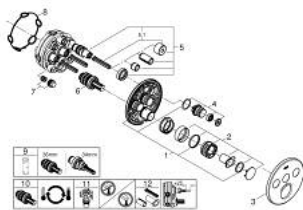

### PRODUCT DESCRIPTION

- Colour: chrome
- trim set for GROHE Rapido SmartBox (35 600/35 604)
- metal wall escutcheon with GROHE FastFixation (covered escutcheon and shaft sealing, covered fixing), retroactively 6° adjustable
- GROHE LongLife finish
- GROHE SmartControl - control the shower with intuitive push/turn button
- exchangeable symbols
- GROHE TurboStat - compact cartridge with wax thermoelement
- GROHE ProGrip - with knurl structure
- GROHE SafeStop - safety button at 38°C
- GROHE SafeStop Plus - optional temperature limiter at 43°C or 46°C included
- built-in non return valves and dirt strainers
- multiple outlets can be run simultaneously
- without roughing-in set 35 600/35 604 (please order separately)
- flow performance: outlet A = 23 l/min, outlet B = 27 l/min, outlet C = 23 l/min, outlet A + B = 33 l/min, outlet A + B + C = 36 l/min

### SPARE PARTS

- 1: Mounting plate (Spare part-nr. 48362000)
  - 2: Temperature control handle (Spare part-nr. 49029000)
    - 2.1: Cover cap (Spare part-nr. 1015030000)
    - 2.2: handle adaptor (Spare part-nr. 1015059990)
  - 3: Escutcheon (Spare part-nr. 49035000)
  - 4: WC push button (Spare part-nr. 48361000)
    - 4.1: pushbutton (Spare part-nr. 14077000)
  - 5: Cartridge (Spare part-nr. 48359000)
    - 5.1: Spindle (Spare part-nr. 49088000)
  - 6: Thermostatic compact cartridge 3/4" (Spare part-nr. 49028000)
  - 7: Non-return valves (Spare part-nr. 47979000)
  - 8: Seal (Spare part-nr. 48360000)
  - 9: Socket spanner (Spare part-nr. 49059000)\*
  - 10: GROHE TurboStat cartridge 3/4" (Spare part-nr. 49003000)\*
  - 11: Service stops (Spare part-nr. 1405300M)\*
  - 12: Universal extension set single-lever mixers, 25 mm (Spare part-nr. 14048000)\*
- \* Optional accessories