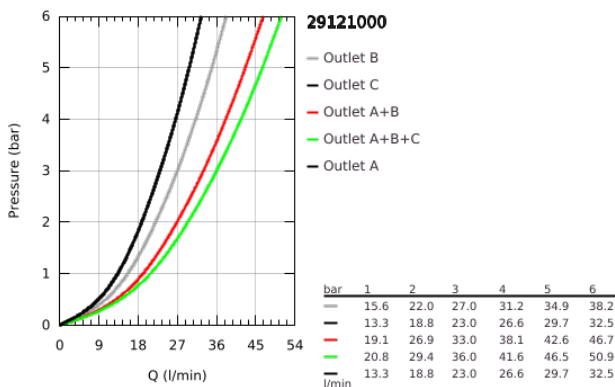

29 121 000 GROHTHERM SMARTCONTROL THERMOSTAT FOR CONCEALED INSTALLATION WITH 3 VALVES

PRODUCT DESCRIPTION

- Colour: chrome
- trim set for GROHE Rapido SmartBox (35 600/35 604)
- metal wall escutcheon with GROHE FastFixation (covered escutcheon and shaft sealing, covered fixing), retroactively 6° adjustable
- GROHE LongLife finish
- GROHE SmartControl - control the shower with intuitive push/turn button
- exchangeable symbols
- GROHE TurboStat - compact cartridge with wax thermoelement
- GROHE ProGrip - with knurled structure
- GROHE SafeStop - safety button at 38°C
- GROHE SafeStop Plus - optional temperature limiter at 43°C or 46°C included
- built-in non return valves and dirt strainers
- multiple outlets can be run simultaneously
- without roughing-in set 35 600/35 604 (please order separately)
- flow performance: outlet A = 23 l/min, outlet B = 27 l/min, outlet C = 23 l/min, outlet A + B = 33 l/min, outlet A + B + C = 36 l/min

29 121 000 GROHTHERM SMARTCONTROL THERMOSTAT FOR CONCEALED INSTALLATION WITH 3 VALVES

SPARE PARTS

- 1: Mounting plate (Spare part-nr. 48362000)
 - 2: Temperature control handle (Spare part-nr. 49029000)
 - 2.1: Cover cap (Spare part-nr. 1015030000)
 - 2.2: handle adaptor (Spare part-nr. 1015059990)
 - 3: Escutcheon (Spare part-nr. 49035000)
 - 4: WC push button (Spare part-nr. 48361000)
 - 4.1: pushbutton (Spare part-nr. 14077000)
 - 5: Cartridge (Spare part-nr. 48359000)
 - 5.1: Spindle (Spare part-nr. 49088000)
 - 6: Thermostatic compact cartridge 3/4" (Spare part-nr. 49028000)
 - 7: Non-return valves (Spare part-nr. 47979000)
 - 8: Seal (Spare part-nr. 48360000)
 - 9: Socket spanner (Spare part-nr. 49059000)*
 - 10: GROHE TurboStat cartridge 3/4" (Spare part-nr. 49003000)*
 - 11: Service stops (Spare part-nr. 1405300M)*
 - 12: Universal extension set single-lever mixers, 25 mm (Spare part-nr. 14048000)*
- * Optional accessories