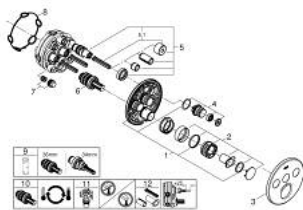

29 121 000 GROHTHERM SMARTCONTROL THERMOSTAT FOR CONCEALED INSTALLATION WITH 3 VALVES

PRODUCT DESCRIPTION

- Colour: chrome
- trim set for GROHE Rapido SmartBox (35 600/35 604)
- metal wall escutcheon with GROHE FastFixation (covered escutcheon and shaft sealing, covered fixing), retroactively 6° adjustable
- GROHE LongLife finish
- GROHE SmartControl - control the shower with intuitive push/turn button
- exchangeable symbols
- GROHE TurboStat - compact cartridge with wax thermoelement
- GROHE ProGrip - with knurled structure
- GROHE SafeStop - safety button at 38°C
- GROHE SafeStop Plus - optional temperature limiter at 43°C or 46°C included
- built-in non return valves and dirt strainers
- multiple outlets can be run simultaneously
- without roughing-in set 35 600/35 604 (please order separately)
- flow performance: outlet A = 23 l/min, outlet B = 27 l/min, outlet C = 23 l/min, outlet A + B = 33 l/min, outlet A + B + C = 36 l/min

29 121 000 GROHTHERM SMARTCONTROL THERMOSTAT FOR CONCEALED INSTALLATION WITH 3 VALVES

SPARE PARTS

- 1: Mounting plate (Spare part-nr. 48362000)
 - 2: Temperature control handle (Spare part-nr. 49029000)
 - 2.1: Cover cap (Spare part-nr. 1015030000)
 - 2.2: handle adaptor (Spare part-nr. 1015059990)
 - 3: Escutcheon (Spare part-nr. 49035000)
 - 4: WC push button (Spare part-nr. 48361000)
 - 4.1: pushbutton (Spare part-nr. 14077000)
 - 5: Cartridge (Spare part-nr. 48359000)
 - 5.1: Spindle (Spare part-nr. 49088000)
 - 6: Thermostatic compact cartridge 3/4" (Spare part-nr. 49028000)
 - 7: Non-return valves (Spare part-nr. 47979000)
 - 8: Seal (Spare part-nr. 48360000)
 - 9: Socket spanner (Spare part-nr. 49059000)*
 - 10: GROHE TurboStat cartridge 3/4" (Spare part-nr. 49003000)*
 - 11: Service stops (Spare part-nr. 1405300M)*
 - 12: Universal extension set single-lever mixers, 25 mm (Spare part-nr. 14048000)*
- * Optional accessories