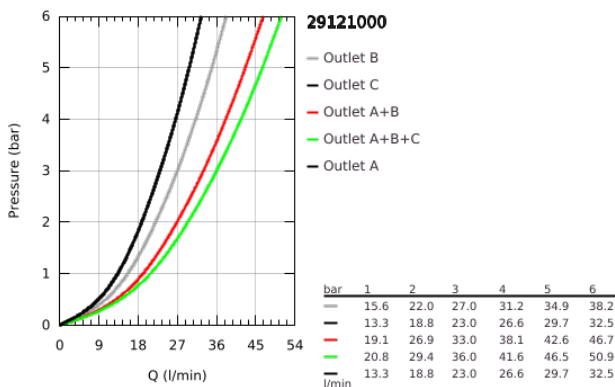

### PRODUCT DESCRIPTION

- Colour: chrome
- trim set for GROHE Rapido SmartBox (35 600/35 604)
- metal wall escutcheon with GROHE FastFixation (covered escutcheon and shaft sealing, covered fixing), retroactively 6° adjustable
- GROHE LongLife finish
- GROHE SmartControl - control the shower with intuitive push/turn button
- exchangeable symbols
- GROHE TurboStat - compact cartridge with wax thermoelement
- GROHE ProGrip - with knurl structure
- GROHE SafeStop - safety button at 38°C
- GROHE SafeStop Plus - optional temperature limiter at 43°C or 46°C included
- built-in non return valves and dirt strainers
- multiple outlets can be run simultaneously
- without roughing-in set 35 600/35 604 (please order separately)
- flow performance: outlet A = 23 l/min, outlet B = 27 l/min, outlet C = 23 l/min, outlet A + B = 33 l/min, outlet A + B + C = 36 l/min