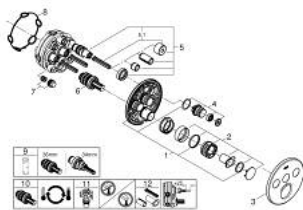

### PRODUCT DESCRIPTION

- Tyc: Chrome
- trim set for GROHE Rapido SmartBox (35 600/35 604)
- metal wall escutcheon with GROHE FastFixation (covered escutcheon and shaft sealing, covered fixing), retroactively 6° adjustable
- GROHE LongLife finish
- GROHE SmartControl - control the shower with intuitive push/turn button
- exchangeable symbols
- GROHE TurboStat - compact cartridge with wax thermostatic element
- GROHE ProGrip - with knurled structure
- GROHE SafeStop safety button at 38°C ( calibration required )
- GROHE SafeStop Plus - optional temperature limiter at 43°C or 46°C included
- built-in non return valves and dirt strainers
- multiple outlets can be run simultaneously
- without roughing-in set 35 600/35 604 (please order separately)
- flow performance: outlet A = 23 l/min, outlet B = 27 l/min, outlet C = 23 l/min, outlet A + B = 33 l/min, outlet A + B + C = 36 l/min

### SPARE PARTS

- 1: Mounting plate (Spare part-nr. 48362000)
  - 2: Temperature control handle (Spare part-nr. 49029000)
    - 2.1: Cover cap (Spare part-nr. 1015030000)
    - 2.2: handle adaptor (Spare part-nr. 1015059990)
  - 3: Escutcheon (Spare part-nr. 49035000)
  - 4: Push button (Spare part-nr. 48361000)
    - 4.1: pushbutton (Spare part-nr. 14077000)
  - 5: Cartridge (Spare part-nr. 48359000)
    - 5.1: Spindle (Spare part-nr. 49088000)
  - 6: Thermostatic compact cartridge 3/4" (Spare part-nr. 49028000)
  - 7: Non-return valves (Spare part-nr. 47979000)
  - 8: Seal (Spare part-nr. 48360000)
  - 9: Socket spanner (Spare part-nr. 49059000)\*
  - 10: GROHE TurboStat cartridge 3/4" (Spare part-nr. 49003000)\*
  - 11: Service stops (Spare part-nr. 1405300M)\*
  - 12: Universal extension set single-lever mixers, 25 mm (Spare part-nr. 14048000)\*
- \* Optional accessories