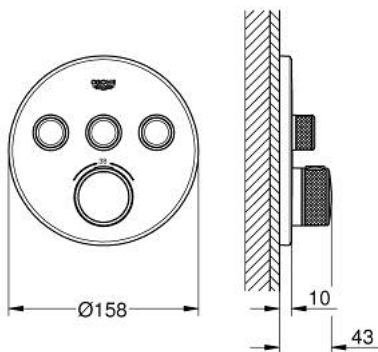

### PRODUCT DESCRIPTION

- Tyc: Chrome
- trim set for GROHE Rapido SmartBox (35 600/35 604)
- metal wall escutcheon with GROHE FastFixation (covered escutcheon and shaft sealing, covered fixing), retroactively 6° adjustable
- GROHE LongLife finish
- GROHE SmartControl - control the shower with intuitive push/turn button
- exchangeable symbols
- GROHE TurboStat - compact cartridge with wax thermostatic element
- GROHE ProGrip - with knurled structure
- GROHE SafeStop safety button at 38°C ( calibration required )
- GROHE SafeStop Plus - optional temperature limiter at 43°C or 46°C included
- built-in non return valves and dirt strainers
- multiple outlets can be run simultaneously
- without roughing-in set 35 600/35 604 (please order separately)
- flow performance: outlet A = 23 l/min, outlet B = 27 l/min, outlet C = 23 l/min, outlet A + B = 33 l/min, outlet A + B + C = 36 l/min

### SPARE PARTS

- 1: Mounting plate (Spare part-nr. 48362000)
  - 2: Temperature control handle (Spare part-nr. 49029000)
    - 2.1: Cover cap (Spare part-nr. 1015030000)
    - 2.2: handle adaptor (Spare part-nr. 1015059990)
  - 3: Escutcheon (Spare part-nr. 49035000)
  - 4: Push button (Spare part-nr. 48361000)
    - 4.1: pushbutton (Spare part-nr. 14077000)
  - 5: Cartridge (Spare part-nr. 48359000)
    - 5.1: Spindle (Spare part-nr. 49088000)
  - 6: Thermostatic compact cartridge 3/4" (Spare part-nr. 49028000)
  - 7: Non-return valves (Spare part-nr. 47979000)
  - 8: Seal (Spare part-nr. 48360000)
  - 9: Socket spanner (Spare part-nr. 49059000)\*
  - 10: GROHE TurboStat cartridge 3/4" (Spare part-nr. 49003000)\*
  - 11: Service stops (Spare part-nr. 1405300M)\*
  - 12: Universal extension set single-lever mixers, 25 mm (Spare part-nr. 14048000)\*
- \* Optional accessories