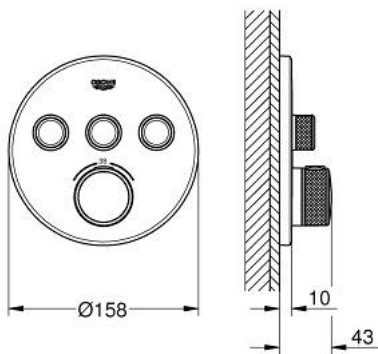

29 121 243 0 GROHTHERM SMARTCONTROL THERMOSTAT FOR CONCEALED INSTALLATION WITH 3 VALVES

PRODUCT DESCRIPTION

- Tyc: matte black
- trim set for GROHE Rapido SmartBox (35 600/35 604)
- metal wall escutcheon with FastFixation (covered escutcheon and shaft sealing, covered fixing), retroactively 6 ° adjustable
- GROHE SmartControl - control the shower with intuitive push/turn button
- exchangeable symbols
- GROHE TurboStat - compact cartridge with wax thermoelement
- GROHE ProGrip - with knurled structure
- GROHE SafeStop safety button at 38°C (calibration required)
- GROHE SafeStop Plus - optional temperature limiter at 43°C or 46°C included
- built-in non return valves and dirt strainers
- multiple outlets can be run simultaneously
- without roughing-in set 35 600/35 604 (please order separately)
- flow performance: outlet A = 23 l/min, outlet B = 27 l/min, outlet C = 23 l/min, outlet A + B = 33 l/min, outlet A + B + C = 36 l/min