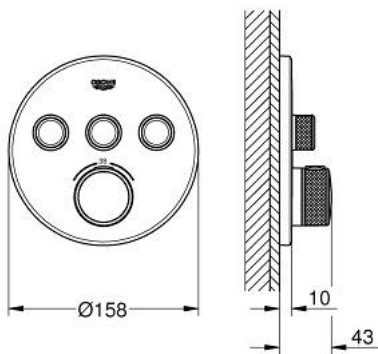

29 121 A00 GROHTHERM SMARTCONTROL THERMOSTAT FOR CONCEALED INSTALLATION WITH 3 VALVES

PRODUCT DESCRIPTION

- Tyc: hard graphite
- trim set for GROHE Rapido SmartBox (35 600/35 604)
- metal wall escutcheon with GROHE FastFixation (covered escutcheon and shaft sealing, covered fixing), retroactively 6° adjustable
- GROHE LongLife finish
- GROHE SmartControl - control the shower with intuitive push/turn button
- exchangeable symbols
- GROHE TurboStat - compact cartridge with wax thermoelement
- GROHE SafeStop safety button at 38°C (calibration required)
- GROHE SafeStop Plus - optional temperature limiter at 43°C or 46°C included
- built-in non return valves and dirt strainers
- multiple outlets can be run simultaneously
- without roughing-in set 35 600/35 604 (please order separately)
- flow performance: outlet A = 23 l/min, outlet B = 27 l/min, outlet C = 23 l/min, outlet A + B = 33 l/min, outlet A + B + C = 36 l/min