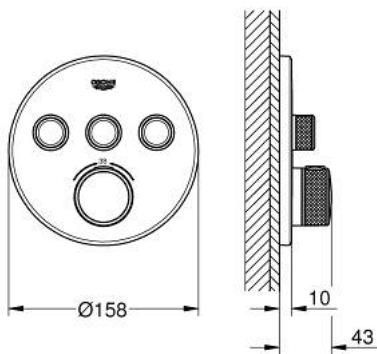

29 121 AL0 GROHTHERM SMARTCONTROL THERMOSTAT FOR CONCEALED INSTALLATION WITH 3 VALVES

PRODUCT DESCRIPTION

- Typ: brushed hard graphite
- trim set for GROHE Rapido SmartBox (35 600/35 604)
- metal wall escutcheon with GROHE FastFixation (covered escutcheon and shaft sealing, covered fixing), retroactively 6° adjustable
- GROHE LongLife finish
- GROHE SmartControl - control the shower with intuitive push/turn button
- exchangeable symbols
- GROHE TurboStat - compact cartridge with wax thermoelement
- GROHE SafeStop safety button at 38°C (calibration required)
- GROHE SafeStop Plus - optional temperature limiter at 43°C or 46°C included
- built-in non return valves and dirt strainers
- multiple outlets can be run simultaneously
- without roughing-in set 35 600/35 604 (please order separately)
- flow performance: outlet A = 23 l/min, outlet B = 27 l/min, outlet C = 23 l/min, outlet A + B = 33 l/min, outlet A + B + C = 36 l/min