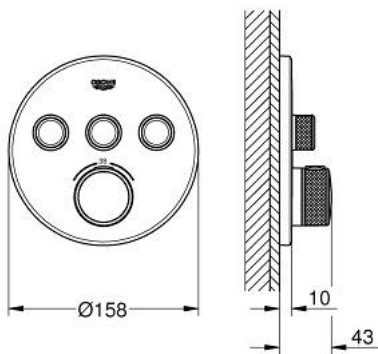

29 121 DA0 GROHTHERM SMARTCONTROL THERMOSTAT FOR CONCEALED INSTALLATION WITH 3 VALVES

PRODUCT DESCRIPTION

- Tyc: warm sunset
- trim set for GROHE Rapido SmartBox (35 600/35 604)
- metal wall escutcheon with GROHE FastFixation (covered escutcheon and shaft sealing, covered fixing), retroactively 6° adjustable
- GROHE LongLife finish
- GROHE SmartControl - control the shower with intuitive push/turn button
- exchangeable symbols
- GROHE TurboStat - compact cartridge with wax thermostatic element
- GROHE SafeStop safety button at 38°C (calibration required)
- GROHE SafeStop Plus - optional temperature limiter at 43°C or 46°C included
- built-in non return valves and dirt strainers
- multiple outlets can be run simultaneously
- without roughing-in set 35 600/35 604 (please order separately)
- flow performance: outlet A = 23 l/min, outlet B = 27 l/min, outlet C = 23 l/min, outlet A + B = 33 l/min, outlet A + B + C = 36 l/min