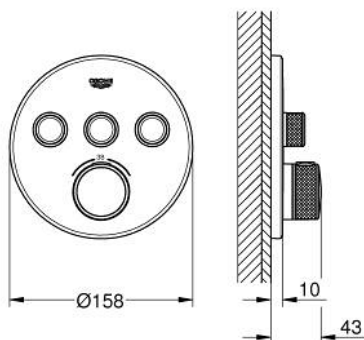

### PRODUCT DESCRIPTION

- Colour: supersteel
- trim set for GROHE Rapido SmartBox (35 600/35 604)
- metal wall escutcheon with GROHE FastFixation (covered escutcheon and shaft sealing, covered fixing), retroactively 6° adjustable
- GROHE LongLife finish
- GROHE SmartControl - control the shower with intuitive push/turn button
- exchangeable symbols
- GROHE TurboStat - compact cartridge with wax thermoelement
- GROHE SafeStop - safety button at 38°C
- GROHE SafeStop Plus - optional temperature limiter at 43°C or 46°C included
- built-in non return valves and dirt strainers
- multiple outlets can be run simultaneously
- without roughing-in set 35 600/35 604 (please order separately)
- flow performance: outlet A = 23 l/min, outlet B = 27 l/min, outlet C = 23 l/min, outlet A + B = 33 l/min, outlet A + B + C = 36 l/min

### SPARE PARTS

- 1: Mounting plate (Spare part-nr. 48362000)
- 2: Temperature control handle (Spare part-nr. 49029DC0)
- 3: Escutcheon (Spare part-nr. 49035DC0)
- 4: WC push button (Spare part-nr. 48361DC0)
- 4.1: pushbutton (Spare part-nr. 14077000)
- 5: Cartridge (Spare part-nr. 48359000)
- 5.1: Spindle (Spare part-nr. 49088000)
- 6: Thermostatic compact cartridge 3/4" (Spare part-nr. 49028000)
- 7: Non-return valves (Spare part-nr. 47979000)
- 8: Seal (Spare part-nr. 48360000)
- 9: Socket spanner (Spare part-nr. 49059000)\*
- 10: GROHE TurboStat cartridge 3/4" (Spare part-nr. 49003000)\*
- 11: Service stops (Spare part-nr. 1405300M)\*
- 12: Universal extension set single-lever mixers, 25 mm (Spare part-nr. 14048000)\*