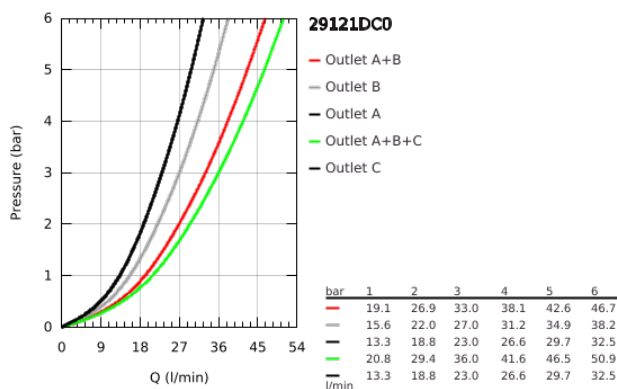

### PRODUCT DESCRIPTION

- Colour: supersteel
- trim set for GROHE Rapido SmartBox (35 600/35 604)
- metal wall escutcheon with GROHE FastFixation (covered escutcheon and shaft sealing, covered fixing), retroactively 6° adjustable
- GROHE LongLife finish
- GROHE SmartControl - control the shower with intuitive push/turn button
- exchangeable symbols
- GROHE TurboStat - compact cartridge with wax thermoelement
- GROHE SafeStop - safety button at 38°C
- GROHE SafeStop Plus - optional temperature limiter at 43°C or 46°C included
- built-in non return valves and dirt strainers
- multiple outlets can be run simultaneously
- without roughing-in set 35 600/35 604 (please order separately)
- flow performance: outlet A = 23 l/min, outlet B = 27 l/min, outlet C = 23 l/min, outlet A + B = 33 l/min, outlet A + B + C = 36 l/min