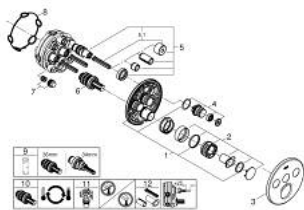

## 29 121 DC0 GROHTHERM SMARTCONTROL THERMOSTAT FOR CONCEALED INSTALLATION WITH 3 VALVES

### PRODUCT DESCRIPTION

- Colour: supersteel
- trim set for GROHE Rapido SmartBox (35 600/35 604)
- metal wall escutcheon with GROHE FastFixation (covered escutcheon and shaft sealing, covered fixing), retroactively 6° adjustable
- GROHE LongLife finish
- GROHE SmartControl - control the shower with intuitive push/turn button
- exchangeable symbols
- GROHE TurboStat - compact cartridge with wax thermoelement
- GROHE SafeStop - safety button at 38°C
- GROHE SafeStop Plus - optional temperature limiter at 43°C or 46°C included
- built-in non return valves and dirt strainers
- multiple outlets can be run simultaneously
- without roughing-in set 35 600/35 604 (please order separately)
- flow performance: outlet A = 23 l/min, outlet B = 27 l/min, outlet C = 23 l/min, outlet A + B = 33 l/min, outlet A + B + C = 36 l/min

### SPARE PARTS

- 1: Mounting plate (Spare part-nr. 48362000)
- 2: Temperature control handle (Spare part-nr. 49029DC0)
- 3: Escutcheon (Spare part-nr. 49035DC0)
- 4: WC push button (Spare part-nr. 48361DC0)
- 4.1: pushbutton (Spare part-nr. 14077000)
- 5: Cartridge (Spare part-nr. 48359000)
- 5.1: Spindle (Spare part-nr. 49088000)
- 6: Thermostatic compact cartridge 3/4" (Spare part-nr. 49028000)
- 7: Non-return valves (Spare part-nr. 47979000)
- 8: Seal (Spare part-nr. 48360000)
- 9: Socket spanner (Spare part-nr. 49059000)\*
- 10: GROHE TurboStat cartridge 3/4" (Spare part-nr. 49003000)\*
- 11: Service stops (Spare part-nr. 1405300M)\*
- 12: Universal extension set single-lever mixers, 25 mm (Spare part-nr. 14048000)\*