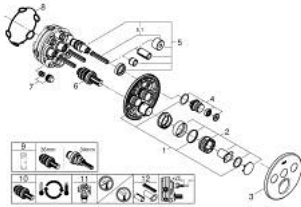

## 29 121 DC0 GROHTHERM SMARTCONTROL THERMOSTAT FOR CONCEALED INSTALLATION WITH 3 VALVES

### PRODUCT DESCRIPTION

- Tyc: supersteel
- trim set for GROHE Rapido SmartBox (35 600/35 604)
- metal wall escutcheon with GROHE FastFixation (covered escutcheon and shaft sealing, covered fixing), retroactively 6° adjustable
- GROHE LongLife finish
- GROHE SmartControl - control the shower with intuitive push/turn button
- exchangeable symbols
- GROHE TurboStat - compact cartridge with wax thermostatic element
- GROHE SafeStop safety button at 38°C ( calibration required )
- GROHE SafeStop Plus - optional temperature limiter at 43°C or 46°C included
- built-in non return valves and dirt strainers
- multiple outlets can be run simultaneously
- without roughing-in set 35 600/35 604 (please order separately)
- flow performance: outlet A = 23 l/min, outlet B = 27 l/min, outlet C = 23 l/min, outlet A + B = 33 l/min, outlet A + B + C = 36 l/min

### SPARE PARTS

- 1: Mounting plate (Spare part-nr. 48362000)
- 2: Temperature control handle (Spare part-nr. 49029DC0)
- 3: Escutcheon (Spare part-nr. 49035DC0)
- 4: Push button (Spare part-nr. 48361DC0)
- 4.1: pushbutton (Spare part-nr. 14077000)
- 5: Cartridge (Spare part-nr. 48359000)
- 5.1: Spindle (Spare part-nr. 49088000)
- 6: Thermostatic compact cartridge 3/4" (Spare part-nr. 49028000)
- 7: Non-return valves (Spare part-nr. 47979000)
- 8: Seal (Spare part-nr. 48360000)
- 9: Socket spanner (Spare part-nr. 49059000)\*
- 10: GROHE TurboStat cartridge 3/4" (Spare part-nr. 49003000)\*
- 11: Service stops (Spare part-nr. 1405300M)\*
- 12: Universal extension set single-lever mixers, 25 mm (Spare part-nr. 14048000)\*