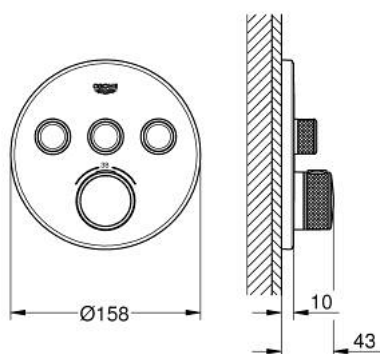

### PRODUCT DESCRIPTION

- Tyc: supersteel
- trim set for GROHE Rapido SmartBox (35 600/35 604)
- metal wall escutcheon with GROHE FastFixation (covered escutcheon and shaft sealing, covered fixing), retroactively 6° adjustable
- GROHE LongLife finish
- GROHE SmartControl - control the shower with intuitive push/turn button
- exchangeable symbols
- GROHE TurboStat - compact cartridge with wax thermostatic element
- GROHE SafeStop safety button at 38°C ( calibration required )
- GROHE SafeStop Plus - optional temperature limiter at 43°C or 46°C included
- built-in non return valves and dirt strainers
- multiple outlets can be run simultaneously
- without roughing-in set 35 600/35 604 (please order separately)
- flow performance: outlet A = 23 l/min, outlet B = 27 l/min, outlet C = 23 l/min, outlet A + B = 33 l/min, outlet A + B + C = 36 l/min

### SPARE PARTS

- 1: Mounting plate (Spare part-nr. 48362000)
- 2: Temperature control handle (Spare part-nr. 49029DC0)
- 3: Escutcheon (Spare part-nr. 49035DC0)
- 4: Push button (Spare part-nr. 48361DC0)
- 4.1: pushbutton (Spare part-nr. 14077000)
- 5: Cartridge (Spare part-nr. 48359000)
- 5.1: Spindle (Spare part-nr. 49088000)
- 6: Thermostatic compact cartridge 3/4" (Spare part-nr. 49028000)
- 7: Non-return valves (Spare part-nr. 47979000)
- 8: Seal (Spare part-nr. 48360000)
- 9: Socket spanner (Spare part-nr. 49059000)\*
- 10: GROHE TurboStat cartridge 3/4" (Spare part-nr. 49003000)\*
- 11: Service stops (Spare part-nr. 1405300M)\*
- 12: Universal extension set single-lever mixers, 25 mm (Spare part-nr. 14048000)\*