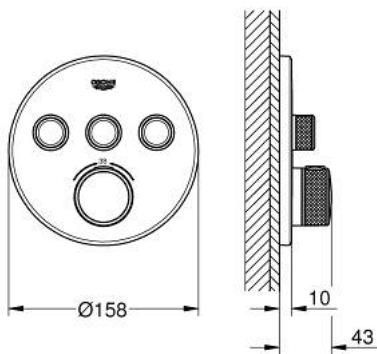

29 121 DL0 GROHTHERM SMARTCONTROL THERMOSTAT FOR CONCEALED INSTALLATION WITH 3 VALVES

PRODUCT DESCRIPTION

- Tyc: brushed warm sunset
- trim set for GROHE Rapido SmartBox (35 600/35 604)
- metal wall escutcheon with GROHE FastFixation (covered escutcheon and shaft sealing, covered fixing), retroactively 6° adjustable
- GROHE LongLife finish
- GROHE SmartControl - control the shower with intuitive push/turn button
- exchangeable symbols
- GROHE TurboStat - compact cartridge with wax thermoelement
- GROHE SafeStop safety button at 38°C (calibration required)
- GROHE SafeStop Plus - optional temperature limiter at 43°C or 46°C included
- built-in non return valves and dirt strainers
- multiple outlets can be run simultaneously
- without roughing-in set 35 600/35 604 (please order separately)
- flow performance: outlet A = 23 l/min, outlet B = 27 l/min, outlet C = 23 l/min, outlet A + B = 33 l/min, outlet A + B + C = 36 l/min