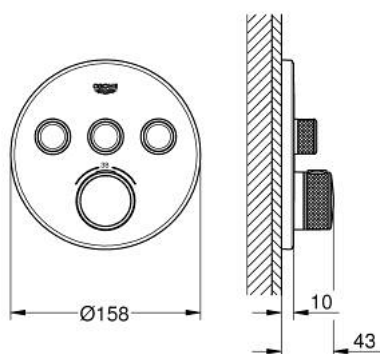

## 29 121 GL0 GROHTHERM SMARTCONTROL THERMOSTAT FOR CONCEALED INSTALLATION WITH 3 VALVES

### PRODUCT DESCRIPTION

- Typ: cool sunrise
- trim set for GROHE Rapido SmartBox (35 600/35 604)
- metal wall escutcheon with GROHE FastFixation (covered escutcheon and shaft sealing, covered fixing), retroactively 6° adjustable
- GROHE LongLife finish
- GROHE SmartControl - control the shower with intuitive push/turn button
- exchangeable symbols
- GROHE TurboStat - compact cartridge with wax thermoelement
- GROHE SafeStop safety button at 38°C ( calibration required )
- GROHE SafeStop Plus - optional temperature limiter at 43°C or 46°C included
- built-in non return valves and dirt strainers
- multiple outlets can be run simultaneously
- without roughing-in set 35 600/35 604 (please order separately)
- flow performance: outlet A = 23 l/min, outlet B = 27 l/min, outlet C = 23 l/min, outlet A + B = 33 l/min, outlet A + B + C = 36 l/min