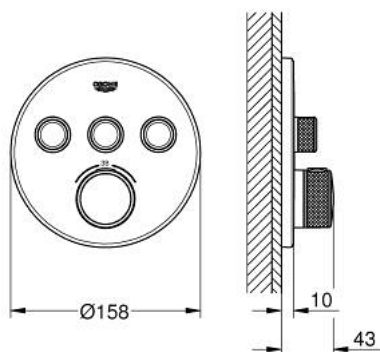

29 121 GN0 GROHTHERM SMARTCONTROL THERMOSTAT FOR CONCEALED INSTALLATION WITH 3 VALVES

PRODUCT DESCRIPTION

- Typ: brushed cool sunrise
- trim set for GROHE Rapido SmartBox (35 600/35 604)
- metal wall escutcheon with GROHE FastFixation (covered escutcheon and shaft sealing, covered fixing), retroactively 6° adjustable
- GROHE LongLife finish
- GROHE SmartControl - control the shower with intuitive push/turn button
- exchangeable symbols
- GROHE TurboStat - compact cartridge with wax thermoelement
- GROHE SafeStop safety button at 38°C (calibration required)
- GROHE SafeStop Plus - optional temperature limiter at 43°C or 46°C included
- built-in non return valves and dirt strainers
- multiple outlets can be run simultaneously
- without roughing-in set 35 600/35 604 (please order separately)
- flow performance: outlet A = 23 l/min, outlet B = 27 l/min, outlet C = 23 l/min, outlet A + B = 33 l/min, outlet A + B + C = 36 l/min