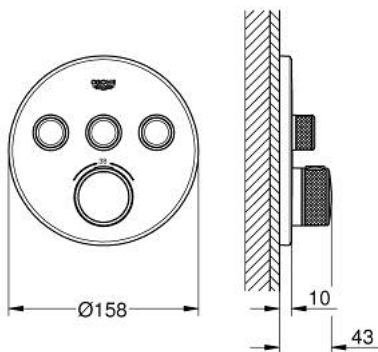

29 121 MG0 GROHTHERM SMARTCONTROL THERMOSTAT FOR CONCEALED INSTALLATION WITH 3 VALVES

PRODUCT DESCRIPTION

- Tyc: satin graphite
- trim set for GROHE Rapido SmartBox (35 600/35 604)
- metal wall escutcheon with GROHE FastFixation (covered escutcheon and shaft sealing, covered fixing), retroactively 6° adjustable
- GROHE LongLife finish
- GROHE SmartControl - control the shower with intuitive push/turn button
- exchangeable symbols
- GROHE TurboStat - compact cartridge with wax thermoelement
- GROHE SafeStop safety button at 38°C (calibration required)
- GROHE SafeStop Plus - optional temperature limiter at 43°C or 46°C included
- built-in non return valves and dirt strainers
- multiple outlets can be run simultaneously
- without roughing-in set 35 600/35 604 (please order separately)
- flow performance: outlet A = 23 l/min, outlet B = 27 l/min, outlet C = 23 l/min, outlet A + B = 33 l/min, outlet A + B + C = 36 l/min