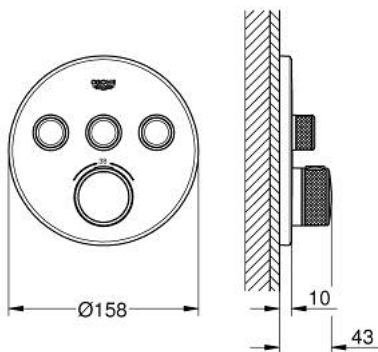

29 121 MS0 GROHTHERM SMARTCONTROL THERMOSTAT FOR CONCEALED INSTALLATION WITH 3 VALVES

PRODUCT DESCRIPTION

- Tyc: satin steel
- trim set for GROHE Rapido SmartBox (35 600/35 604)
- metal wall escutcheon with GROHE FastFixation (covered escutcheon and shaft sealing, covered fixing), retroactively 6° adjustable
- GROHE LongLife finish
- GROHE SmartControl - control the shower with intuitive push/turn button
- exchangeable symbols
- GROHE TurboStat - compact cartridge with wax thermoelement
- GROHE SafeStop safety button at 38°C (calibration required)
- GROHE SafeStop Plus - optional temperature limiter at 43°C or 46°C included
- built-in non return valves and dirt strainers
- multiple outlets can be run simultaneously
- without roughing-in set 35 600/35 604 (please order separately)
- flow performance: outlet A = 23 l/min, outlet B = 27 l/min, outlet C = 23 l/min, outlet A + B = 33 l/min, outlet A + B + C = 36 l/min