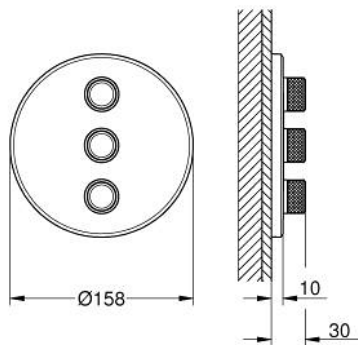

29 122 000 GROHTHERM SMARTCONTROL TRIPLE VOLUME CONTROL TRIM

PRODUCT DESCRIPTION

- Colour: chrome
- trim set for use with GROHE Rapido SmartBox 35 600/35 604/35 601
- metal wall escutcheon with GROHE FastFixation (covered escutcheon and shaft sealing, covered fixing), retroactively 6° adjustable
- 10 mm thin profile escutcheon
- GROHE LongLife finish
- GROHE SmartControl - control the shower with intuitive push/turn button
- exchangeable symbols
- GROHE ProGrip - with knurled structure
- multiple outlets can be run simultaneously
- without roughing-in set 35 600/35 604 (please order separately)
- flow performance: outlet D = 28 l/min, outlet E = 28 l/min, outlet A = 28 l/min, outlet D+E+A = 65 l/min
- optional flow reducer for CALGreen compliance included

29 122 000 GROHTHERM SMARTCONTROL TRIPLE VOLUME CONTROL TRIM

SPARE PARTS

1: WC push button (Spare part-nr. 48361000)

1.1: pushbutton (Spare part-nr. 14077000)

2: Escutcheon (Spare part-nr. 48366000)

3: Mounting plate (Spare part-nr. 48365000)

4: Cartridge (Spare part-nr. 48359000)

4.1: Spindle (Spare part-nr. 49088000)

5: Seal (Spare part-nr. 48360000)

6: Universal extension set single-lever mixers, 25 mm (Spare part-nr. 14048000

)*

* Optional accessories