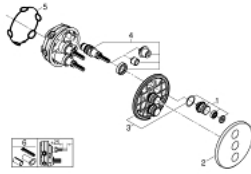

29 122 000 GROHTHERM SMARTCONTROL TRIPLE VOLUME CONTROL TRIM

PRODUCT DESCRIPTION

- Colour: chrome
- trim set for use with GROHE Rapido SmartBox 35 600/35 604/35 601
- metal wall escutcheon with GROHE FastFixation (covered escutcheon and shaft sealing, covered fixing), retroactively 6° adjustable
- 10 mm thin profile escutcheon
- GROHE LongLife finish
- GROHE SmartControl - control the shower with intuitive push/turn button
- exchangeable symbols
- GROHE ProGrip - with knurled structure
- multiple outlets can be run simultaneously
- without roughing-in set 35 600/35 604 (please order separately)
- flow performance: outlet D = 28 l/min, outlet E = 28 l/min, outlet A = 28 l/min, outlet D+E+A = 65 l/min
- optional flow reducer for CALGreen compliance included

29 122 000 GROHTHERM SMARTCONTROL TRIPLE VOLUME CONTROL TRIM

SPARE PARTS

1: WC push button (Spare part-nr. 48361000)

1.1: pushbutton (Spare part-nr. 14077000)

2: Escutcheon (Spare part-nr. 48366000)

3: Mounting plate (Spare part-nr. 48365000)

4: Cartridge (Spare part-nr. 48359000)

4.1: Spindle (Spare part-nr. 49088000)

5: Seal (Spare part-nr. 48360000)

6: Universal extension set single-lever mixers, 25 mm (Spare part-nr. 14048000

)*

* Optional accessories