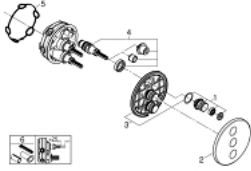

### PRODUCT DESCRIPTION

- Colour: chrome
- trim set for use with GROHE Rapido SmartBox 35 600/35 604/35 601
- metal wall escutcheon with GROHE FastFixation (covered escutcheon and shaft sealing, covered fixing), retroactively 6° adjustable
- 10 mm thin profile escutcheon
- GROHE LongLife finish
- GROHE SmartControl - control the shower with intuitive push/turn button
- exchangeable symbols
- GROHE ProGrip - with knurl structure
- multiple outlets can be run simultaneously
- without roughing-in set 35 600/35 604 (please order separately)
- flow performance: outlet D = 28 l/min, outlet E = 28 l/min, outlet A = 28 l/min, outlet D+E+A = 65 l/min
- optional flow reducer for CALGreen compliance included

### SPARE PARTS

1: WC push button (Spare part-nr. 48361000)

1.1: pushbutton (Spare part-nr. 14077000)

2: Escutcheon (Spare part-nr. 48366000)

3: Mounting plate (Spare part-nr. 48365000)

4: Cartridge (Spare part-nr. 48359000)

4.1: Spindle (Spare part-nr. 49088000)

5: Seal (Spare part-nr. 48360000)

6: Universal extension set single-lever mixers, 25 mm (Spare part-nr. 14048000

)\*

\* Optional accessories