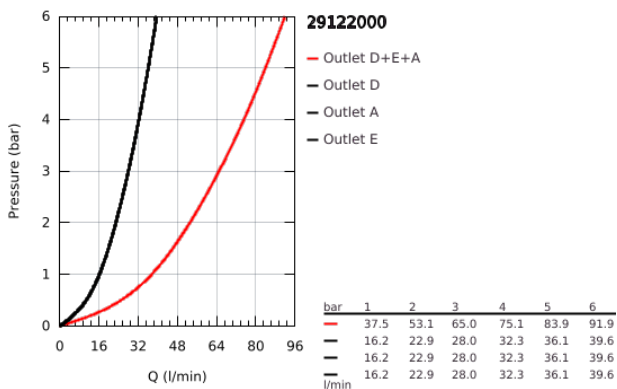

## 29 122 000 GROHTHERM SMARTCONTROL TRIPLE VOLUME CONTROL TRIM

### PRODUCT DESCRIPTION

- Colour: chrome
- trim set for use with GROHE Rapido SmartBox 35 600/35 604/35 601
- metal wall escutcheon with GROHE FastFixation (covered escutcheon and shaft sealing, covered fixing), retroactively 6° adjustable
- 10 mm thin profile escutcheon
- GROHE LongLife finish
- GROHE SmartControl - control the shower with intuitive push/turn button
- exchangeable symbols
- GROHE ProGrip - with knurl structure
- multiple outlets can be run simultaneously
- without roughing-in set 35 600/35 604 (please order separately)
- flow performance: outlet D = 28 l/min, outlet E = 28 l/min, outlet A = 28 l/min, outlet D+E+A = 65 l/min
- optional flow reducer for CALGreen compliance included