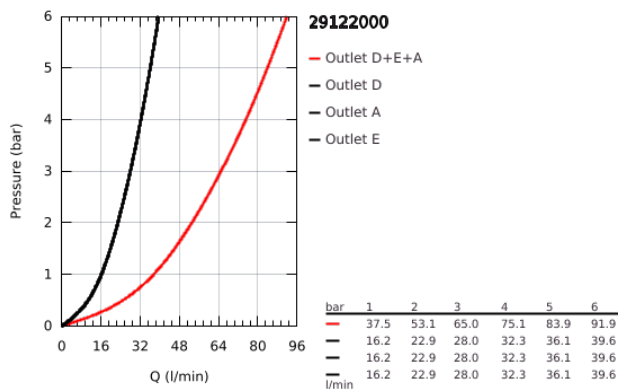

29 122 000 GROHTHERM SMARTCONTROL TRIPLE VOLUME CONTROL TRIM

PRODUCT DESCRIPTION

- Colour: chrome
- trim set for use with GROHE Rapido SmartBox 35 600/35 604/35 601
- metal wall escutcheon with GROHE FastFixation (covered escutcheon and shaft sealing, covered fixing), retroactively 6° adjustable
- 10 mm thin profile escutcheon
- GROHE LongLife finish
- GROHE SmartControl - control the shower with intuitive push/turn button
- exchangeable symbols
- GROHE ProGrip - with knurled structure
- multiple outlets can be run simultaneously
- without roughing-in set 35 600/35 604 (please order separately)
- flow performance: outlet D = 28 l/min, outlet E = 28 l/min, outlet A = 28 l/min, outlet D+E+A = 65 l/min
- optional flow reducer for CALGreen compliance included

29 122 000 GROHTHERM SMARTCONTROL TRIPLE VOLUME CONTROL TRIM

SPARE PARTS

1: WC push button (Spare part-nr. 48361000)

1.1: pushbutton (Spare part-nr. 14077000)

2: Escutcheon (Spare part-nr. 48366000)

3: Mounting plate (Spare part-nr. 48365000)