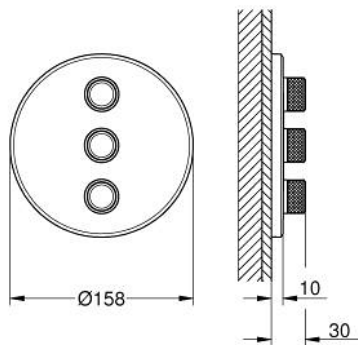

### PRODUCT DESCRIPTION

- Colour: chrome
- trim set for use with GROHE Rapido SmartBox 35 600/35 604/35 601
- metal wall escutcheon with GROHE FastFixation (covered escutcheon and shaft sealing, covered fixing), retroactively 6° adjustable
- 10 mm thin profile escutcheon
- GROHE LongLife finish
- GROHE SmartControl - control the shower with intuitive push/turn button
- exchangeable symbols
- GROHE ProGrip - with knurl structure
- multiple outlets can be run simultaneously
- without roughing-in set 35 600/35 604 (please order separately)
- flow performance: outlet D = 28 l/min, outlet E = 28 l/min, outlet A = 28 l/min, outlet D+E+A = 65 l/min
- optional flow reducer for CALGreen compliance included

### SPARE PARTS

1: WC push button (Spare part-nr. 48361000)

1.1: pushbutton (Spare part-nr. 14077000)

2: Escutcheon (Spare part-nr. 48366000)

3: Mounting plate (Spare part-nr. 48365000)

4: Cartridge (Spare part-nr. 48359000)

4.1: Spindle (Spare part-nr. 49088000)

5: Seal (Spare part-nr. 48360000)

6: Universal extension set single-lever mixers, 25 mm (Spare part-nr. 14048000

)\*

\* Optional accessories