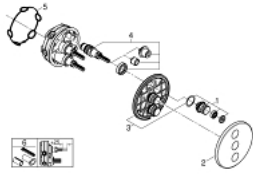

29 122 000 GROHTHERM SMARTCONTROL TRIPLE VOLUME CONTROL TRIM

PRODUCT DESCRIPTION

- Tyc: Chrome
- trim set for use with GROHE Rapido SmartBox 35 600/35 604/35 601
- metal wall escutcheon with GROHE FastFixation (covered escutcheon and shaft sealing, covered fixing), retroactively 6° adjustable
- 10 mm thin profile escutcheon
- GROHE LongLife finish
- GROHE SmartControl - control the shower with intuitive push/turn button
- exchangeable symbols
- GROHE ProGrip - with knurled structure
- multiple outlets can be run simultaneously
- without roughing-in set 35 600/35 604 (please order separately)
- flow performance: outlet D = 28 l/min, outlet E = 28 l/min, outlet A = 28 l/min, outlet D+E+A = 65 l/min
- optional flow reducer for CALGreen compliance included

29 122 000 GROHTHERM SMARTCONTROL TRIPLE VOLUME CONTROL TRIM

SPARE PARTS

- 1: Push button (Spare part-nr. 48361000)
- 1.1: pushbutton (Spare part-nr. 14077000)
- 2: Escutcheon (Spare part-nr. 48366000)
- 3: Mounting plate (Spare part-nr. 48365000)
- 4: Cartridge (Spare part-nr. 48359000)
- 4.1: Spindle (Spare part-nr. 49088000)
- 5: Seal (Spare part-nr. 48360000)
- 6: Universal extension set single-lever mixers, 25 mm (Spare part-nr. 14048000)