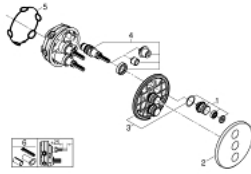

29 122 000 GROHTHERM SMARTCONTROL TRIPLE VOLUME CONTROL TRIM

PRODUCT DESCRIPTION

- Tyc: Chrome
- trim set for use with GROHE Rapido SmartBox 35 600/35 604/35 601
- metal wall escutcheon with GROHE FastFixation (covered escutcheon and shaft sealing, covered fixing), retroactively 6° adjustable
- 10 mm thin profile escutcheon
- GROHE LongLife finish
- GROHE SmartControl - control the shower with intuitive push/turn button
- exchangeable symbols
- GROHE ProGrip - with knurl structure
- multiple outlets can be run simultaneously
- without roughing-in set 35 600/35 604 (please order separately)
- flow performance: outlet D = 28 l/min, outlet E = 28 l/min, outlet A = 28 l/min, outlet D+E+A = 65 l/min
- optional flow reducer for CALGreen compliance included

29 122 000 GROHTHERM SMARTCONTROL TRIPLE VOLUME CONTROL TRIM

SPARE PARTS

- 1: Push button (Spare part-nr. 48361000)
- 1.1: pushbutton (Spare part-nr. 14077000)
- 2: Escutcheon (Spare part-nr. 48366000)
- 3: Mounting plate (Spare part-nr. 48365000)
- 4: Cartridge (Spare part-nr. 48359000)
- 4.1: Spindle (Spare part-nr. 49088000)
- 5: Seal (Spare part-nr. 48360000)
- 6: Universal extension set single-lever mixers, 25 mm (Spare part-nr. 14048000)