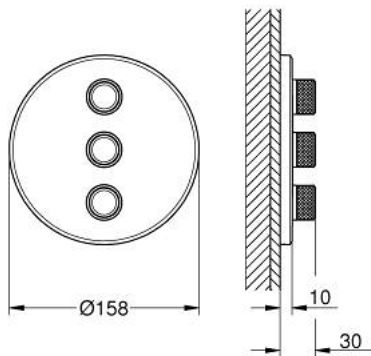

29 122 000 GROHTHERM SMARTCONTROL TRIPLE VOLUME CONTROL TRIM

PRODUCT DESCRIPTION

- Tyc: Chrome
- trim set for use with GROHE Rapido SmartBox 35 600/35 604/35 601
- metal wall escutcheon with GROHE FastFixation (covered escutcheon and shaft sealing, covered fixing), retroactively 6° adjustable
- 10 mm thin profile escutcheon
- GROHE LongLife finish
- GROHE SmartControl - control the shower with intuitive push/turn button
- exchangeable symbols
- GROHE ProGrip - with knurled structure
- multiple outlets can be run simultaneously
- without roughing-in set 35 600/35 604 (please order separately)
- flow performance: outlet D = 28 l/min, outlet E = 28 l/min, outlet A = 28 l/min, outlet D+E+A = 65 l/min
- optional flow reducer for CALGreen compliance included

29 122 000 GROHTHERM SMARTCONTROL TRIPLE VOLUME CONTROL TRIM

SPARE PARTS

- 1: Push button (Spare part-nr. 48361000)
- 1.1: pushbutton (Spare part-nr. 14077000)
- 2: Escutcheon (Spare part-nr. 48366000)
- 3: Mounting plate (Spare part-nr. 48365000)
- 4: Cartridge (Spare part-nr. 48359000)
- 4.1: Spindle (Spare part-nr. 49088000)
- 5: Seal (Spare part-nr. 48360000)
- 6: Universal extension set single-lever mixers, 25 mm (Spare part-nr. 14048000)