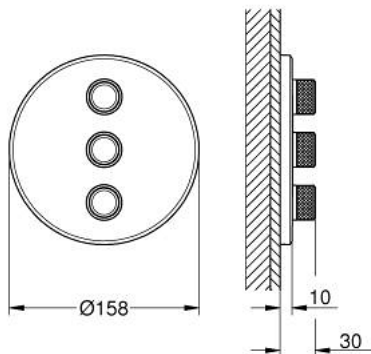

29 122 000 GROHTHERM SMARTCONTROL TRIPLE VOLUME CONTROL TRIM

PRODUCT DESCRIPTION

- Tyc: Chrome
- trim set for use with GROHE Rapido SmartBox 35 600/35 604/35 601
- metal wall escutcheon with GROHE FastFixation (covered escutcheon and shaft sealing, covered fixing), retroactively 6° adjustable
- 10 mm thin profile escutcheon
- GROHE LongLife finish
- GROHE SmartControl - control the shower with intuitive push/turn button
- exchangeable symbols
- GROHE ProGrip - with knurl structure
- multiple outlets can be run simultaneously
- without roughing-in set 35 600/35 604 (please order separately)
- flow performance: outlet D = 28 l/min, outlet E = 28 l/min, outlet A = 28 l/min, outlet D+E+A = 65 l/min
- optional flow reducer for CALGreen compliance included

29 122 000 GROHTHERM SMARTCONTROL TRIPLE VOLUME CONTROL TRIM

SPARE PARTS

- 1: Push button (Spare part-nr. 48361000)
- 1.1: pushbutton (Spare part-nr. 14077000)
- 2: Escutcheon (Spare part-nr. 48366000)
- 3: Mounting plate (Spare part-nr. 48365000)
- 4: Cartridge (Spare part-nr. 48359000)
- 4.1: Spindle (Spare part-nr. 49088000)
- 5: Seal (Spare part-nr. 48360000)
- 6: Universal extension set single-lever mixers, 25 mm (Spare part-nr. 14048000)