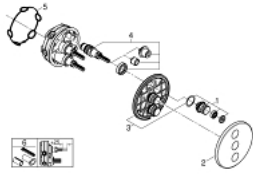

## 29 122 DC0 GROHTHERM SMARTCONTROL TRIPLE VOLUME CONTROL TRIM

### PRODUCT DESCRIPTION

- Colour: supersteel
- trim set for use with GROHE Rapido SmartBox 35 600/35 604/35 601
- metal wall escutcheon with GROHE FastFixation (covered escutcheon and shaft sealing, covered fixing), retroactively 6° adjustable
- 10 mm thin profile escutcheon
- GROHE LongLife finish
- GROHE SmartControl - control the shower with intuitive push/turn button
- exchangeable symbols
- multiple outlets can be run simultaneously
- without roughing-in set 35 600/35 604 (please order separately)
- flow performance: outlet D = 28 l/min, outlet E = 28 l/min, outlet A = 28 l/min, outlet D+E+A = 65 l/min
- optional flow reducer for CALGreen compliance included

### SPARE PARTS

1: WC push button (Spare part-nr. 48361DC0)

1.1: pushbutton (Spare part-nr. 14077000)

2: Escutcheon (Spare part-nr. 48366DC0)

3: Mounting plate (Spare part-nr. 48365000)

4: Cartridge (Spare part-nr. 48359000)

4.1: Spindle (Spare part-nr. 49088000)

5: Seal (Spare part-nr. 48360000)

6: Universal extension set single-lever mixers, 25 mm (Spare part-nr. 14048000

)\*

\* Optional accessories