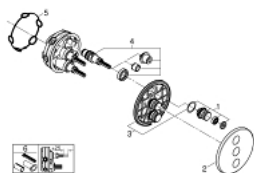

## 29 122 DC0 GROHTHERM SMARTCONTROL TRIPLE VOLUME CONTROL TRIM

### PRODUCT DESCRIPTION

- Tyc: supersteel
- trim set for use with GROHE Rapido SmartBox 35 600/35 604/35 601
- metal wall escutcheon with GROHE FastFixation (covered escutcheon and shaft sealing, covered fixing), retroactively 6° adjustable
- 10 mm thin profile escutcheon
- GROHE LongLife finish
- GROHE SmartControl - control the shower with intuitive push/turn button
- exchangeable symbols
- multiple outlets can be run simultaneously
- without roughing-in set 35 600/35 604 (please order separately)
- flow performance: outlet D = 28 l/min, outlet E = 28 l/min, outlet A = 28 l/min, outlet D+E+A = 65 l/min
- optional flow reducer for CALGreen compliance included

### SPARE PARTS

- 1: Push button (Spare part-nr. 48361DC0)
  - 1.1: pushbutton (Spare part-nr. 14077000)
  - 2: Escutcheon (Spare part-nr. 48366DC0)
  - 3: Mounting plate (Spare part-nr. 48365000)
  - 4: Cartridge (Spare part-nr. 48359000)
  - 4.1: Spindle (Spare part-nr. 49088000)
  - 5: Seal (Spare part-nr. 48360000)
  - 6: Universal extension set single-lever mixers, 25 mm (Spare part-nr. 14048000)
- )\*
- \* Optional accessories