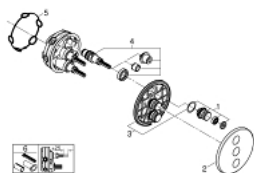

29 122 EN0 GROHTHERM SMARTCONTROL TRIPLE VOLUME CONTROL TRIM

PRODUCT DESCRIPTION

- Colour: brushed nickel
- trim set for use with GROHE Rapido SmartBox 35 600/35 604/35 601
- metal wall escutcheon with GROHE FastFixation (covered escutcheon and shaft sealing, covered fixing), retroactively 6° adjustable
- 10 mm thin profile escutcheon
- GROHE LongLife finish
- GROHE SmartControl - control the shower with intuitive push/turn button
- exchangeable symbols
- multiple outlets can be run simultaneously
- without roughing-in set
- flow performance: outlet D = 28 l/min, outlet E = 28 l/min, outlet A = 28 l/min, outlet D+E+A = 65 l/min
- optional flow reducer for CALGreen compliance included

29 122 EN0 GROHTHERM SMARTCONTROL TRIPLE VOLUME CONTROL TRIM

SPARE PARTS

- 1: WC push button (Spare part-nr. 48361BE0)
- 2: Escutcheon (Spare part-nr. 48366EN0)
- 3: Mounting plate (Spare part-nr. 48365000)
- 4: Cartridge (Spare part-nr. 48359000)
- 4.1: Spindle (Spare part-nr. 49088000)
- 5: Seal (Spare part-nr. 48360000)
- 6: Universal extension set single-lever mixers, 25 mm (Spare part-nr. 14048000)
)*