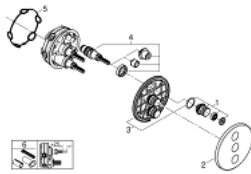

29 122 EN0 GROHTHERM SMARTCONTROL TRIPLE VOLUME CONTROL TRIM

PRODUCT DESCRIPTION

- Tyc: brushed nickel
- trim set for use with GROHE Rapido SmartBox 35 600/35 604/35 601
- metal wall escutcheon with GROHE FastFixation (covered escutcheon and shaft sealing, covered fixing), retroactively 6° adjustable
- 10 mm thin profile escutcheon
- GROHE LongLife finish
- GROHE SmartControl - control the shower with intuitive push/turn button
- exchangeable symbols
- multiple outlets can be run simultaneously
- without rough-in set (sold separately)
- flow performance: outlet D = 28 l/min, outlet E = 28 l/min, outlet A = 28 l/min, outlet D+E+A = 65 l/min
- optional flow reducer for CALGreen compliance included

29 122 EN0 GROHTHERM SMARTCONTROL TRIPLE VOLUME CONTROL TRIM

SPARE PARTS

- 1: Push button (Spare part-nr. 48361BE0)
- 2: Escutcheon (Spare part-nr. 48366EN0)
- 3: Mounting plate (Spare part-nr. 48365000)
- 4: Cartridge (Spare part-nr. 48359000)
- 4.1: Spindle (Spare part-nr. 49088000)
- 5: Seal (Spare part-nr. 48360000)
- 6: Universal extension set single-lever mixers, 25 mm (Spare part-nr. 14048000)
)*