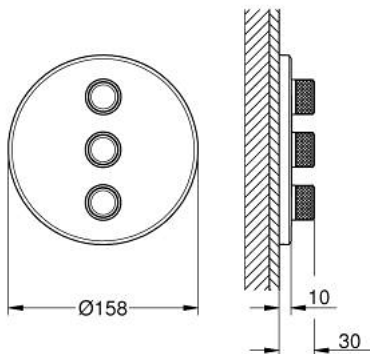

29 122 EN0 GROHTHERM SMARTCONTROL TRIPLE VOLUME CONTROL TRIM

PRODUCT DESCRIPTION

- Tyc: brushed nickel
- trim set for use with GROHE Rapido SmartBox 35 600/35 604/35 601
- metal wall escutcheon with GROHE FastFixation (covered escutcheon and shaft sealing, covered fixing), retroactively 6° adjustable
- 10 mm thin profile escutcheon
- GROHE LongLife finish
- GROHE SmartControl - control the shower with intuitive push/turn button
- exchangeable symbols
- multiple outlets can be run simultaneously
- without rough-in set (sold separately)
- flow performance: outlet D = 28 l/min, outlet E = 28 l/min, outlet A = 28 l/min, outlet D+E+A = 65 l/min
- optional flow reducer for CALGreen compliance included

29 122 EN0 GROHTHERM SMARTCONTROL TRIPLE VOLUME CONTROL TRIM

SPARE PARTS

- 1: Push button (Spare part-nr. 48361BE0)
- 2: Escutcheon (Spare part-nr. 48366EN0)
- 3: Mounting plate (Spare part-nr. 48365000)
- 4: Cartridge (Spare part-nr. 48359000)
- 4.1: Spindle (Spare part-nr. 49088000)
- 5: Seal (Spare part-nr. 48360000)
- 6: Universal extension set single-lever mixers, 25 mm (Spare part-nr. 14048000)
)*