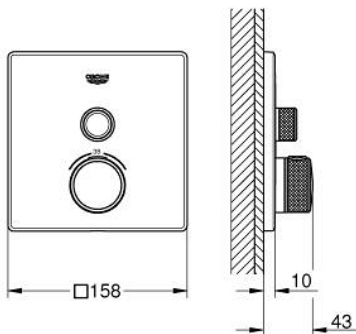

29 123 000 GROHTHERM SMARTCONTROL THERMOSTAT FOR CONCEALED INSTALLATION WITH ONE VALVE

PRODUCT DESCRIPTION

- Colour: chrome
- trim set for GROHE Rapido SmartBox (35 600/35 604)
- metal wall escutcheon with GROHE FastFixation (covered escutcheon and shaft sealing, covered fixing), retroactively 6° adjustable
- GROHE LongLife finish
- GROHE SmartControl - control the shower with intuitive push/turn button
- exchangeable symbols
- GROHE TurboStat - compact cartridge with wax thermoelement
- GROHE ProGrip - with knurl structure
- GROHE SafeStop - safety button at 38°C
- GROHE SafeStop Plus - optional temperature limiter at 43°C or 46°C included
- built-in non return valves and dirt strainers
- without roughing-in set 35 600/35 604 (please order separately)
- flow performance: outlet A (to external shut-off) = 34 l/min, outlet B/C = 29 l/min

29 123 000 GROHTHERM SMARTCONTROL THERMOSTAT FOR CONCEALED INSTALLATION WITH ONE VALVE

SPARE PARTS

- 1: Mounting plate (Spare part-nr. 48362000)
 - 2: Temperature control handle (Spare part-nr. 49029000)
 - 2.1: Cover cap (Spare part-nr. 1015030000)
 - 2.2: handle adaptor (Spare part-nr. 1015059990)
 - 3: Escutcheon (Spare part-nr. 49037000)
 - 4: WC push button (Spare part-nr. 48361000)
 - 4.1: pushbutton (Spare part-nr. 14077000)
 - 5: Cartridge (Spare part-nr. 48359000)
 - 5.1: Spindle (Spare part-nr. 49088000)
 - 6: Thermostatic compact cartridge 3/4" (Spare part-nr. 49028000)
 - 7: Non-return valve (Spare part-nr. 49085000)
 - 8: Seal (Spare part-nr. 48360000)
 - 9: Socket spanner (Spare part-nr. 49059000)*
 - 10: GROHE TurboStat cartridge 3/4" (Spare part-nr. 49003000)*
 - 11: Service stops (Spare part-nr. 1405300M)*
 - 12: Universal extension set single-lever mixers, 25 mm (Spare part-nr. 14048000)*
- * Optional accessories