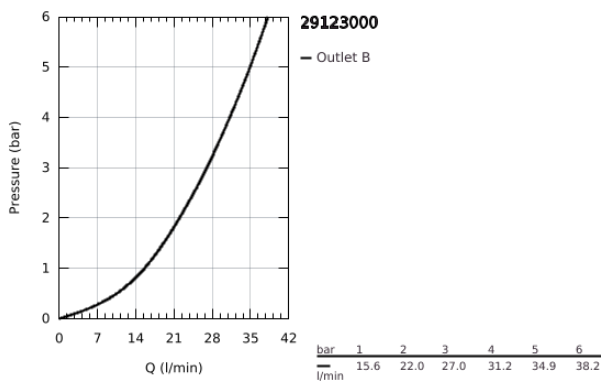

29 123 000 GROHTHERM SMARTCONTROL THERMOSTAT FOR CONCEALED INSTALLATION WITH ONE VALVE

PRODUCT DESCRIPTION

- Colour: chrome
- trim set for GROHE Rapido SmartBox (35 600/35 604)
- metal wall escutcheon with GROHE FastFixation (covered escutcheon and shaft sealing, covered fixing), retroactively 6° adjustable
- GROHE LongLife finish
- GROHE SmartControl - control the shower with intuitive push/turn button
- exchangeable symbols
- GROHE TurboStat - compact cartridge with wax thermoelement
- GROHE ProGrip - with knurled structure
- GROHE SafeStop - safety button at 38°C
- GROHE SafeStop Plus - optional temperature limiter at 43°C or 46°C included
- built-in non return valves and dirt strainers
- without roughing-in set 35 600/35 604 (please order separately)
- flow performance: outlet A (to external shut-off) = 34 l/min, outlet B/C = 29 l/min

29 123 000 GROHTHERM SMARTCONTROL THERMOSTAT FOR CONCEALED INSTALLATION WITH ONE VALVE

SPARE PARTS

- 1: Mounting plate (Spare part-nr. 48362000)
 - 2: Temperature control handle (Spare part-nr. 49029000)
 - 2.1: Cover cap (Spare part-nr. 1015030000)
 - 2.2: handle adaptor (Spare part-nr. 1015059990)
 - 3: Escutcheon (Spare part-nr. 49037000)
 - 4: WC push button (Spare part-nr. 48361000)
 - 4.1: pushbutton (Spare part-nr. 14077000)
 - 5: Cartridge (Spare part-nr. 48359000)
 - 5.1: Spindle (Spare part-nr. 49088000)
 - 6: Thermostatic compact cartridge 3/4" (Spare part-nr. 49028000)
 - 7: Non-return valve (Spare part-nr. 49085000)
 - 8: Seal (Spare part-nr. 48360000)
 - 9: Socket spanner (Spare part-nr. 49059000)*
 - 10: GROHE TurboStat cartridge 3/4" (Spare part-nr. 49003000)*
 - 11: Service stops (Spare part-nr. 1405300M)*
 - 12: Universal extension set single-lever mixers, 25 mm (Spare part-nr. 14048000)*
- * Optional accessories