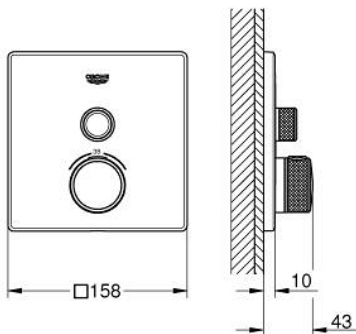

29 123 000 GROHTHERM SMARTCONTROL THERMOSTAT FOR CONCEALED INSTALLATION WITH ONE VALVE

PRODUCT DESCRIPTION

- Colour: chrome
- trim set for GROHE Rapido SmartBox (35 600/35 604)
- metal wall escutcheon with GROHE FastFixation (covered escutcheon and shaft sealing, covered fixing), retroactively 6° adjustable
- GROHE LongLife finish
- GROHE SmartControl - control the shower with intuitive push/turn button
- exchangeable symbols
- GROHE TurboStat - compact cartridge with wax thermoelement
- GROHE ProGrip - with knurled structure
- GROHE SafeStop - safety button at 38°C
- GROHE SafeStop Plus - optional temperature limiter at 43°C or 46°C included
- built-in non return valves and dirt strainers
- without roughing-in set 35 600/35 604 (please order separately)
- flow performance: outlet A (to external shut-off) = 34 l/min, outlet B/C = 29 l/min

29 123 000 GROHTHERM SMARTCONTROL THERMOSTAT FOR CONCEALED INSTALLATION WITH ONE VALVE

SPARE PARTS

- 1: Mounting plate (Spare part-nr. 48362000)
 - 2: Temperature control handle (Spare part-nr. 49029000)
 - 2.1: Cover cap (Spare part-nr. 1015030000)
 - 2.2: handle adaptor (Spare part-nr. 1015059990)
 - 3: Escutcheon (Spare part-nr. 49037000)
 - 4: WC push button (Spare part-nr. 48361000)
 - 4.1: pushbutton (Spare part-nr. 14077000)
 - 5: Cartridge (Spare part-nr. 48359000)
 - 5.1: Spindle (Spare part-nr. 49088000)
 - 6: Thermostatic compact cartridge 3/4" (Spare part-nr. 49028000)
 - 7: Non-return valve (Spare part-nr. 49085000)
 - 8: Seal (Spare part-nr. 48360000)
 - 9: Socket spanner (Spare part-nr. 49059000)*
 - 10: GROHE TurboStat cartridge 3/4" (Spare part-nr. 49003000)*
 - 11: Service stops (Spare part-nr. 1405300M)*
 - 12: Universal extension set single-lever mixers, 25 mm (Spare part-nr. 14048000)*
- * Optional accessories