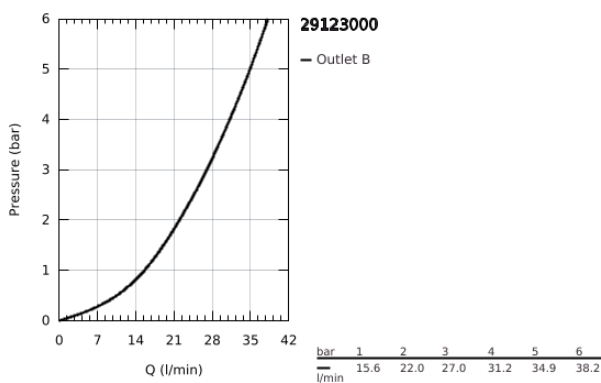

29 123 000 GROHTHERM SMARTCONTROL THERMOSTAT FOR CONCEALED INSTALLATION WITH ONE VALVE

PRODUCT DESCRIPTION

- Colour: chrome
- trim set for GROHE Rapido SmartBox (35 600/35 604)
- metal wall escutcheon with GROHE FastFixation (covered escutcheon and shaft sealing, covered fixing), retroactively 6° adjustable
- GROHE LongLife finish
- GROHE SmartControl - control the shower with intuitive push/turn button
- exchangeable symbols
- GROHE TurboStat - compact cartridge with wax thermoelement
- GROHE ProGrip - with knurl structure
- GROHE SafeStop - safety button at 38°C
- GROHE SafeStop Plus - optional temperature limiter at 43°C or 46°C included
- built-in non return valves and dirt strainers
- without roughing-in set 35 600/35 604 (please order separately)
- flow performance: outlet A (to external shut-off) = 34 l/min, outlet B/C = 29 l/min

29 123 000 GROHTHERM SMARTCONTROL THERMOSTAT FOR CONCEALED INSTALLATION WITH ONE VALVE

SPARE PARTS

- 1: Mounting plate (Spare part-nr. 48362000)
 - 2: Temperature control handle (Spare part-nr. 49029000)
 - 2.1: Cover cap (Spare part-nr. 1015030000)
 - 2.2: handle adaptor (Spare part-nr. 1015059990)
 - 3: Escutcheon (Spare part-nr. 49037000)
 - 4: WC push button (Spare part-nr. 48361000)
 - 4.1: pushbutton (Spare part-nr. 14077000)
 - 5: Cartridge (Spare part-nr. 48359000)
 - 5.1: Spindle (Spare part-nr. 49088000)
 - 6: Thermostatic compact cartridge 3/4" (Spare part-nr. 49028000)
 - 7: Non-return valve (Spare part-nr. 49085000)
 - 8: Seal (Spare part-nr. 48360000)
 - 9: Socket spanner (Spare part-nr. 49059000)*
 - 10: GROHE TurboStat cartridge 3/4" (Spare part-nr. 49003000)*
 - 11: Service stops (Spare part-nr. 1405300M)*
 - 12: Universal extension set single-lever mixers, 25 mm (Spare part-nr. 14048000)*
- * Optional accessories