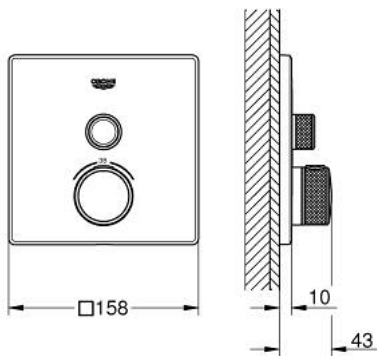

29 123 000 GROHTHERM SMARTCONTROL THERMOSTAT FOR CONCEALED INSTALLATION WITH ONE VALVE

PRODUCT DESCRIPTION

- Tyc: Chrome
- trim set for GROHE Rapido SmartBox (35 600/35 604)
- metal wall escutcheon with GROHE FastFixation (covered escutcheon and shaft sealing, covered fixing), retroactively 6° adjustable
- GROHE LongLife finish
- GROHE SmartControl - control the shower with intuitive push/turn button
- exchangeable symbols
- GROHE TurboStat - compact cartridge with wax thermostatic element
- GROHE ProGrip - with knurl structure
- GROHE SafeStop safety button at 38°C (calibration required)
- GROHE SafeStop Plus - optional temperature limiter at 43°C or 46°C included
- built-in non return valves and dirt strainers
- without roughing-in set 35 600/35 604 (please order separately)
- flow performance: outlet A (to external shut-off) = 34 l/min, outlet B/C = 29 l/min

29 123 000 GROHTHERM SMARTCONTROL THERMOSTAT FOR CONCEALED INSTALLATION WITH ONE VALVE

SPARE PARTS

- 1: Mounting plate (Spare part-nr. 48362000)
 - 2: Temperature control handle (Spare part-nr. 49029000)
 - 2.1: Cover cap (Spare part-nr. 1015030000)
 - 2.2: handle adaptor (Spare part-nr. 1015059990)
 - 3: Escutcheon (Spare part-nr. 49037000)
 - 4: Push button (Spare part-nr. 48361000)
 - 4.1: pushbutton (Spare part-nr. 14077000)
 - 5: Cartridge (Spare part-nr. 48359000)
 - 5.1: Spindle (Spare part-nr. 49088000)
 - 6: Thermostatic compact cartridge 3/4" (Spare part-nr. 49028000)
 - 7: Non-return valve (Spare part-nr. 49085000)
 - 8: Seal (Spare part-nr. 48360000)
 - 9: Socket spanner (Spare part-nr. 49059000)*
 - 10: GROHE TurboStat cartridge 3/4" (Spare part-nr. 49003000)*
 - 11: Service stops (Spare part-nr. 1405300M)*
 - 12: Universal extension set single-lever mixers, 25 mm (Spare part-nr. 14048000)*
- * Optional accessories