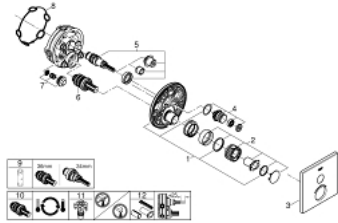

29 123 000 GROHTHERM SMARTCONTROL THERMOSTAT FOR CONCEALED INSTALLATION WITH ONE VALVE

PRODUCT DESCRIPTION

- Tyc: Chrome
- trim set for GROHE Rapido SmartBox (35 600/35 604)
- metal wall escutcheon with GROHE FastFixation (covered escutcheon and shaft sealing, covered fixing), retroactively 6° adjustable
- GROHE LongLife finish
- GROHE SmartControl - control the shower with intuitive push/turn button
- exchangeable symbols
- GROHE TurboStat - compact cartridge with wax thermostatic element
- GROHE ProGrip - with knurl structure
- GROHE SafeStop safety button at 38°C (calibration required)
- GROHE SafeStop Plus - optional temperature limiter at 43°C or 46°C included
- built-in non return valves and dirt strainers
- without roughing-in set 35 600/35 604 (please order separately)
- flow performance: outlet A (to external shut-off) = 34 l/min, outlet B/C = 29 l/min

29 123 000 GROHTHERM SMARTCONTROL THERMOSTAT FOR CONCEALED INSTALLATION WITH ONE VALVE

SPARE PARTS

- 1: Mounting plate (Spare part-nr. 48362000)
 - 2: Temperature control handle (Spare part-nr. 49029000)
 - 2.1: Cover cap (Spare part-nr. 1015030000)
 - 2.2: handle adaptor (Spare part-nr. 1015059990)
 - 3: Escutcheon (Spare part-nr. 49037000)
 - 4: Push button (Spare part-nr. 48361000)
 - 4.1: pushbutton (Spare part-nr. 14077000)
 - 5: Cartridge (Spare part-nr. 48359000)
 - 5.1: Spindle (Spare part-nr. 49088000)
 - 6: Thermostatic compact cartridge 3/4" (Spare part-nr. 49028000)
 - 7: Non-return valve (Spare part-nr. 49085000)
 - 8: Seal (Spare part-nr. 48360000)
 - 9: Socket spanner (Spare part-nr. 49059000)*
 - 10: GROHE TurboStat cartridge 3/4" (Spare part-nr. 49003000)*
 - 11: Service stops (Spare part-nr. 1405300M)*
 - 12: Universal extension set single-lever mixers, 25 mm (Spare part-nr. 14048000)*
- * Optional accessories