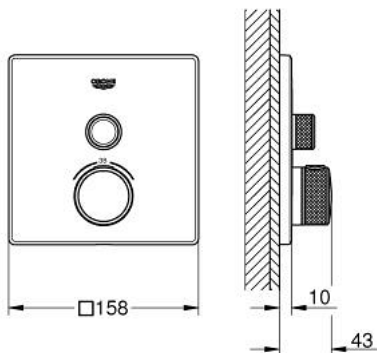

29 123 000 GROHTHERM SMARTCONTROL THERMOSTAT FOR CONCEALED INSTALLATION WITH ONE VALVE

PRODUCT DESCRIPTION

- Tyc: Chrome
- trim set for GROHE Rapido SmartBox (35 600/35 604)
- metal wall escutcheon with GROHE FastFixation (covered escutcheon and shaft sealing, covered fixing), retroactively 6° adjustable
- GROHE LongLife finish
- GROHE SmartControl - control the shower with intuitive push/turn button
- exchangeable symbols
- GROHE TurboStat - compact cartridge with wax thermostatic element
- GROHE ProGrip - with knurled structure
- GROHE SafeStop safety button at 38°C (calibration required)
- GROHE SafeStop Plus - optional temperature limiter at 43°C or 46°C included
- built-in non return valves and dirt strainers
- without roughing-in set 35 600/35 604 (please order separately)
- flow performance: outlet A (to external shut-off) = 34 l/min, outlet B/C = 29 l/min

29 123 000 GROHTHERM SMARTCONTROL THERMOSTAT FOR CONCEALED INSTALLATION WITH ONE VALVE

SPARE PARTS

- 1: Mounting plate (Spare part-nr. 48362000)
 - 2: Temperature control handle (Spare part-nr. 49029000)
 - 2.1: Cover cap (Spare part-nr. 1015030000)
 - 2.2: handle adaptor (Spare part-nr. 1015059990)
 - 3: Escutcheon (Spare part-nr. 49037000)
 - 4: Push button (Spare part-nr. 48361000)
 - 4.1: pushbutton (Spare part-nr. 14077000)
 - 5: Cartridge (Spare part-nr. 48359000)
 - 5.1: Spindle (Spare part-nr. 49088000)
 - 6: Thermostatic compact cartridge 3/4" (Spare part-nr. 49028000)
 - 7: Non-return valve (Spare part-nr. 49085000)
 - 8: Seal (Spare part-nr. 48360000)
 - 9: Socket spanner (Spare part-nr. 49059000)*
 - 10: GROHE TurboStat cartridge 3/4" (Spare part-nr. 49003000)*
 - 11: Service stops (Spare part-nr. 1405300M)*
 - 12: Universal extension set single-lever mixers, 25 mm (Spare part-nr. 14048000)*
- * Optional accessories