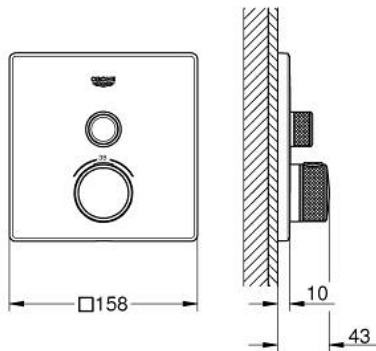

29 123 A00 GROHTHERM SMARTCONTROL THERMOSTAT FOR CONCEALED INSTALLATION WITH ONE VALVE

PRODUCT DESCRIPTION

- Colour: hard graphite
- trim set for GROHE Rapido SmartBox (35 600/35 604)
- metal wall escutcheon with GROHE FastFixation (covered escutcheon and shaft sealing, covered fixing), retroactively 6° adjustable
- GROHE LongLife finish
- GROHE SmartControl - control the shower with intuitive push/turn button
- exchangeable symbols
- GROHE TurboStat - compact cartridge with wax thermoelement
- GROHE SafeStop - safety button at 38°C
- GROHE SafeStop Plus - optional temperature limiter at 43°C or 46°C included
- built-in non return valves and dirt strainers
- without roughing-in set 35 600/35 604 (please order separately)
- flow performance: outlet A (to external shut-off) = 34 l/min, outlet B/C = 29 l/min